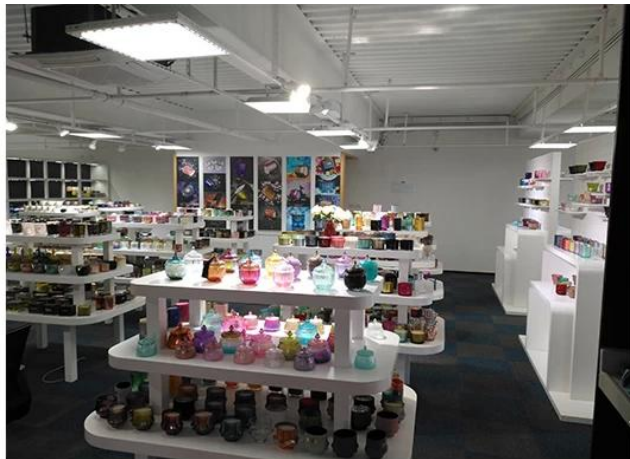

## Office & Sample Room

We kochten een internationaal kantoor van 1.800 vierkante meter in Shenzhen.

## Voorbeeld Kamer&sp;Vitrine

Sunny Glaswerk present more than **5.000 items** at **Shenzhen&sp;sample kamer** for a widely selection.&it won a gr oot&sp;

[klant&evaluatie](#).&nbsp;Welcome to Shenzhen office! The picture as following is **only one part of our Owned design c andle houders**,&nbsp;Welcome to Shenzhen office to find your favorites,&it will bring you a&a ensp;big surprise because it's hard to find another supplier like this in China.