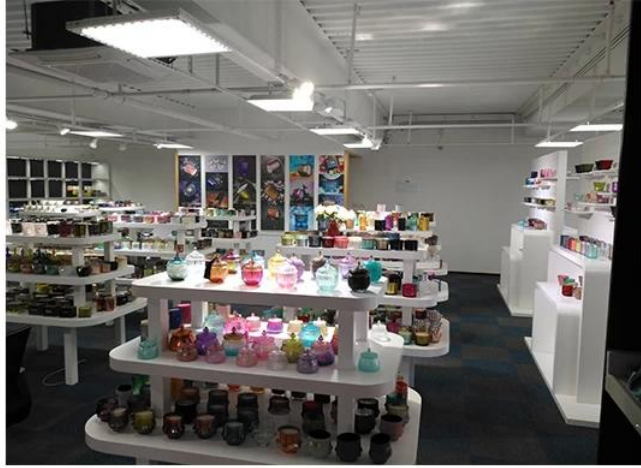

Certificaat we got

; & ASTM

IOS901-2015

Green&Social compliance
Polidy Statement;