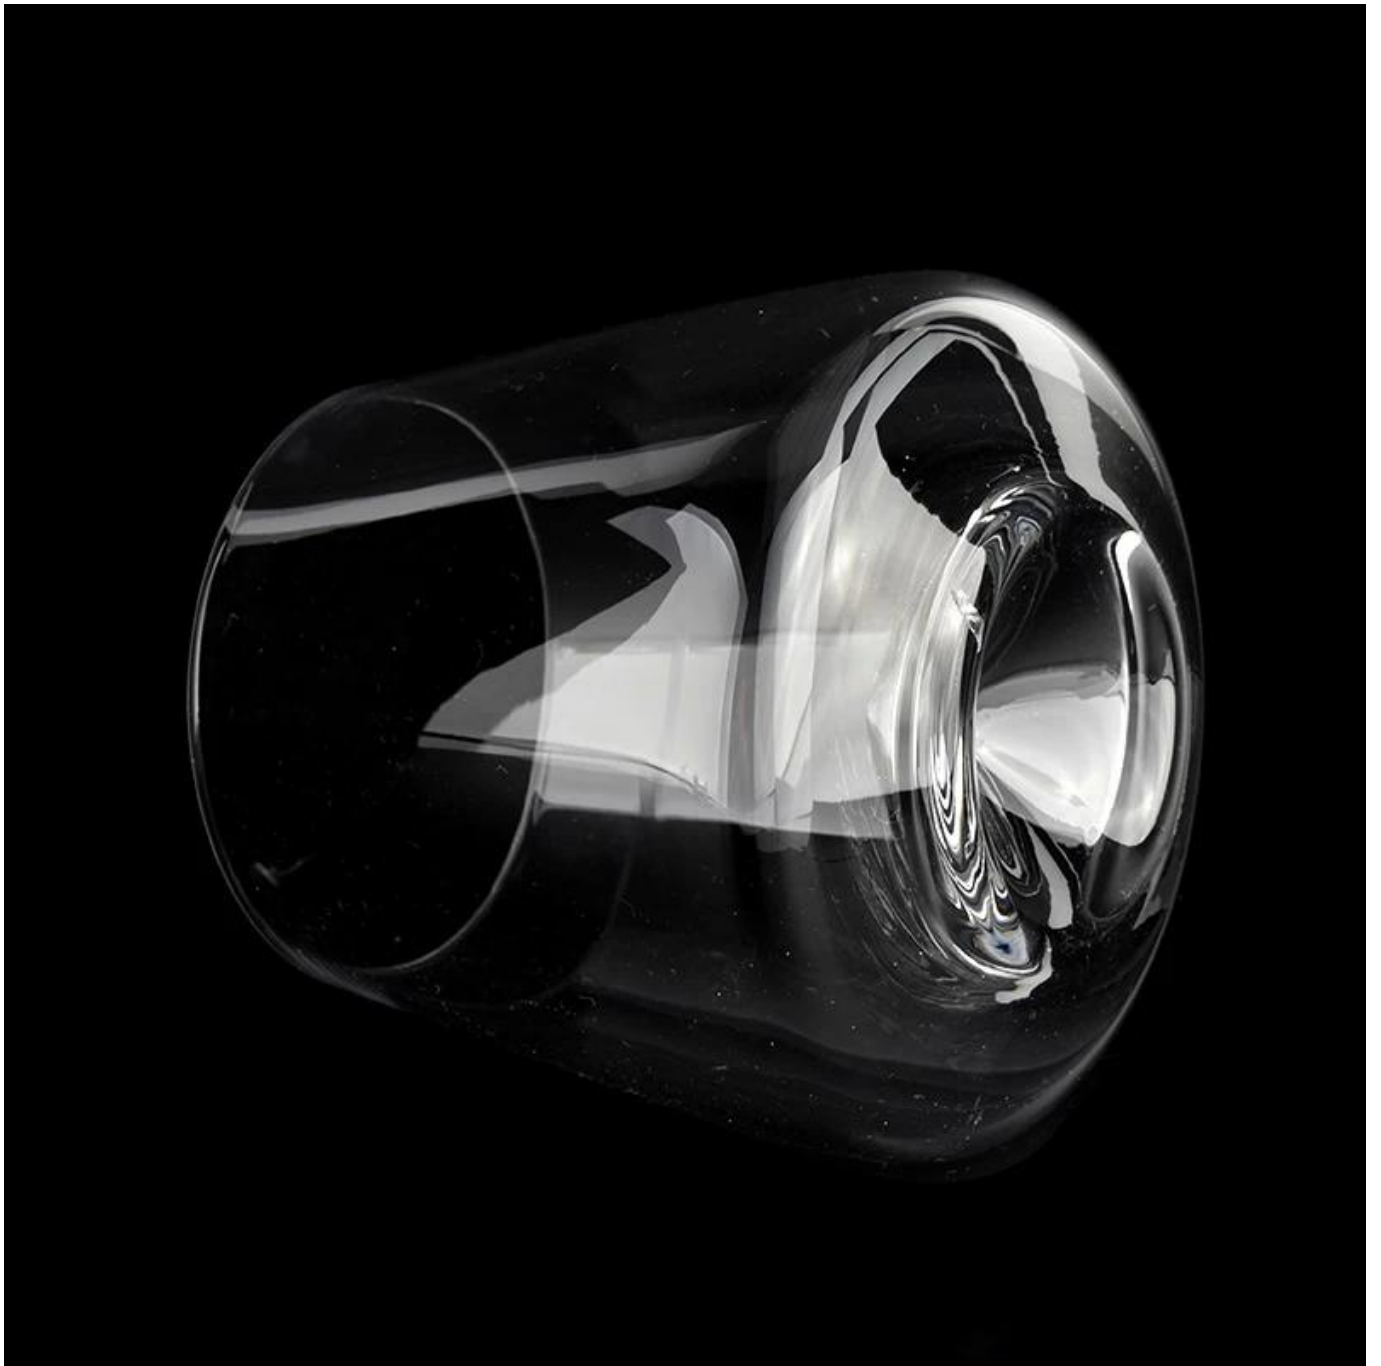

**high white glass candle jars with mountain designs**

## Candle Jars Description

<b>product name</b>	high white glass candle jars with mountain designs
<b>Sample time</b>	1. 5 days if there is glass shape and size 2. 15 days, if you need new shapes and sizes glass

<b>Measure</b>	<b>Item No.:</b> SGLYP22031102 Top dia: 72mm Bottom dia: 95mm Height: 92mm Weight: 183g Capacity: 400ml
<b>Packing</b>	Normal packing, Individual gift box, PVC box, window box, color box, white box, etc
<b>Delivery time</b>	Within 35 days after the sample and order confirmed
<b>Payment term</b>	30% deposit by T/T in advance and the balance against the copy of B/L
<b>Shipment</b>	By sea, by air, by Express and your shipping agent is acceptable
<b>Usage Occasion</b>	Home decor, Wedding Decoration, Wedding Favors, Decoration enhancement,