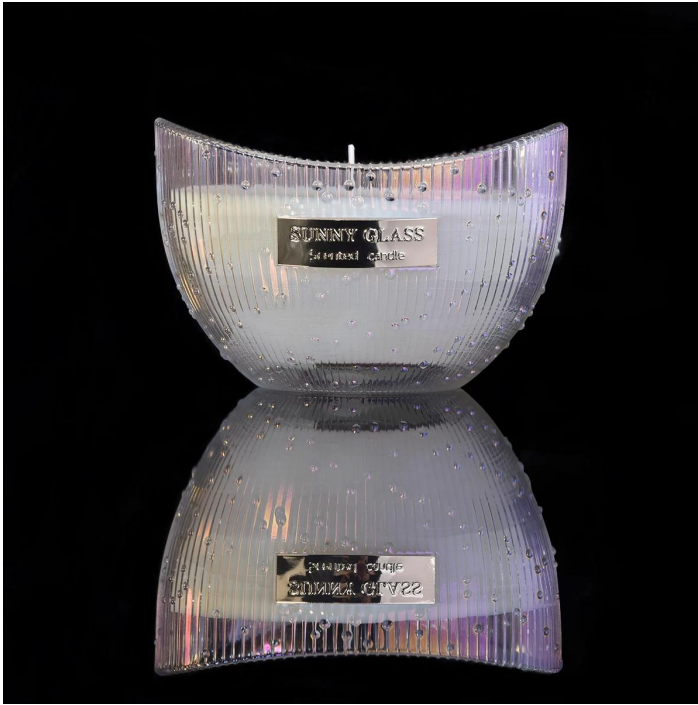

Iridescent decoration boat shape glass candle holder from Sunny Glassware

Why Choose Sunny Glassware

- Upmost dedication to [design](#), never compromise on [quality](#)
 - Sunny Glassware strictly [protect the customers' designs](#), all the newly designed items from us haven't been copied in three years.
 - [Product quality](#) is the major focus in Sunny Glassware. Sunny Glassware once demolished 80,000 pcs of glass vessel with barely visible blemish.
-

Candle Jars Description

Iridescent decoration boat shape glass candle holder from Sunny Glassware

- . Designed by award winning professional in SG
- . Got NEST Fragrances highly admiration
- . Friend or business relationship gift
- . Relaxation and romantic life