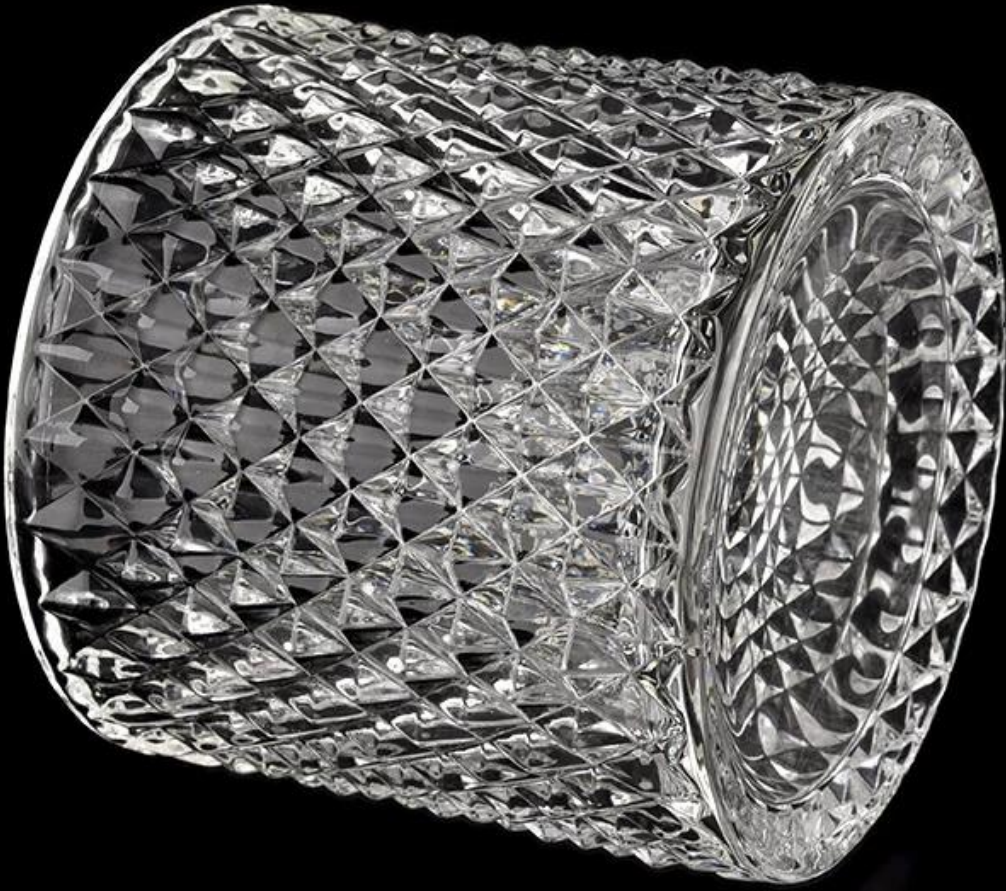

| | |
|-----------------------|---|
| Measure | Item No.: SGKS22031104 Jar: Top dia: 104mm Bottom dia: 104mm Height: 99mm Weight: 526g Capacity: 545ml Lid: dia: 104mm Height: 80mm Weight: 217g |
| Packing | Normal packing, Individual gift box, PVC box, window box, color box, white box, etc |
| Delivery time | Within 35 days after the sample and order confirmed |
| Payment term | 30% deposit by T/T in advance and the balance against the copy of B/L |
| Shipment | By sea, by air, by Express and your shipping agent is acceptable |
| Usage Occasion | Home decor, Wedding Decoration, Wedding Favors, Decoration enhancement, |