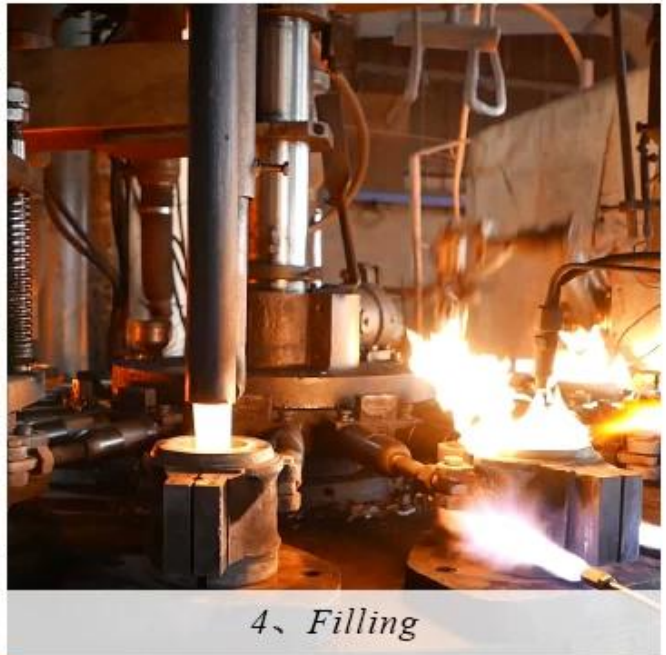

CHRISTMAS ETC

Fabrikkutstilling

FACTORY

There are about 20000 square meters in our factory which was built in 1992 year; Superior quality and high efficiency can be guaranteed.

Prosesshåndverk

PROCESS CRAFTS

1、 Raw Material

2、 Melting

4、 Filling

3、 Cutting

5、 Molding

6、 Polishing

7、 Annealing

8、 Inspecting