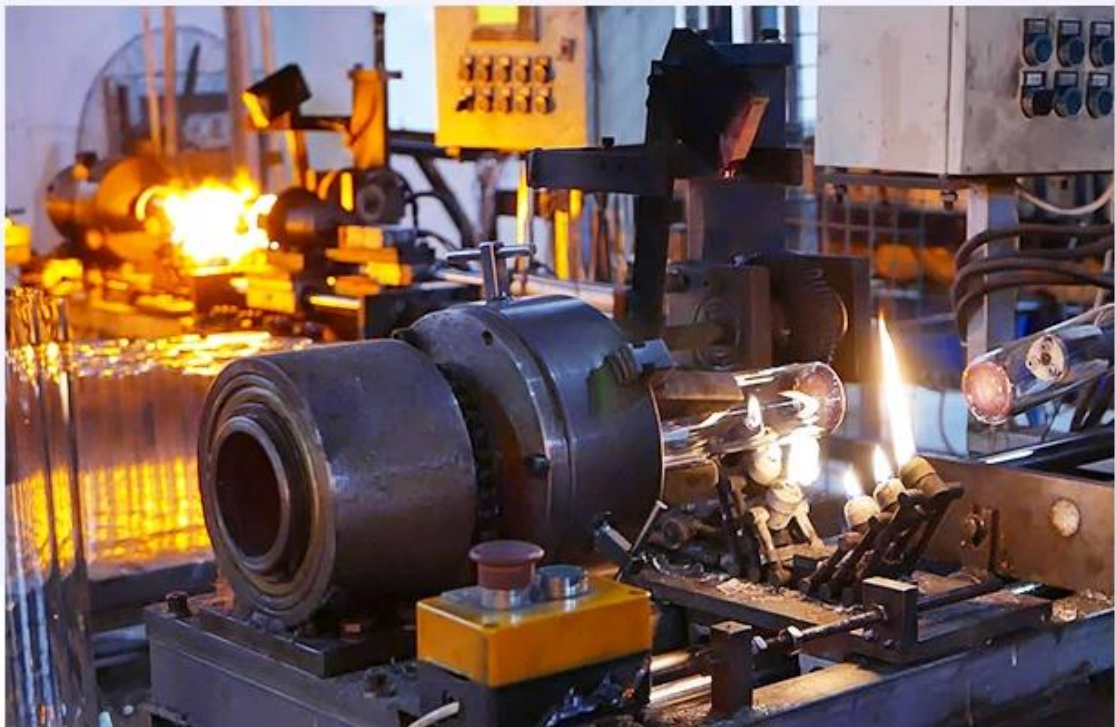

There are about 20000 square meters in our factory which was built in 1992 year; Superior quality and high efficiency can be guaranteed.

Prosesshåndverk

PROCESS CRAFTS

1、 Raw Material

2、 Melting

4、 Filling