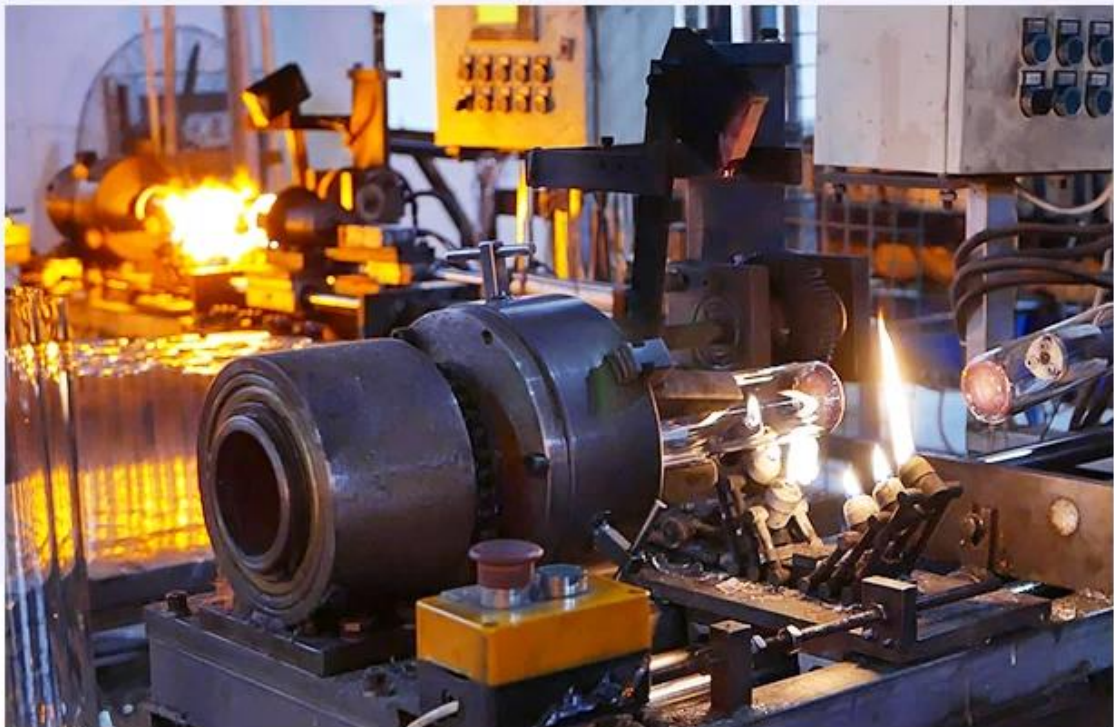

WEDDING

PARTY

CHRISTMAS ETC

Fabrikkutstilling

FACTORY

There are about 20000 square meters in our factory which was built in 1992 year; Superior quality and high efficiency can be guaranteed.

Proseshåndverk

PROCESS CRAFTS