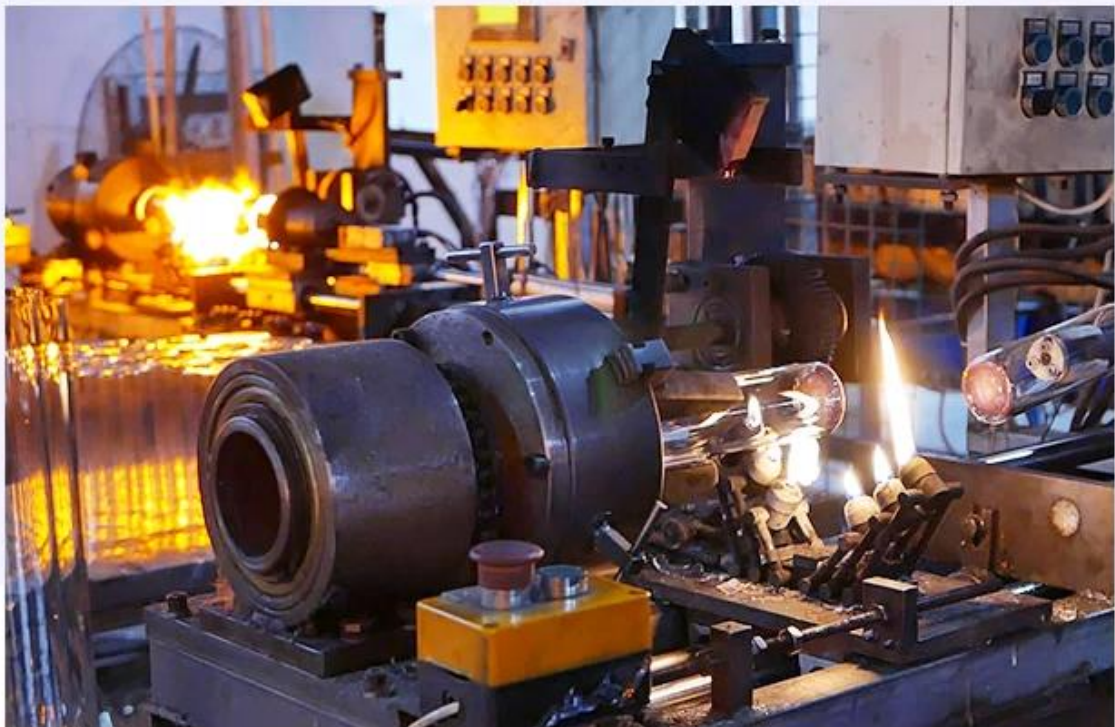

Fabrikkutstilling

FACTORY

There are about 20000 square meters in our factory which was built in 1992 year; Superior quality and high efficiency can be guaranteed.

Prosesshåndverk

PROCESS CRAFTS

1、 Raw Material