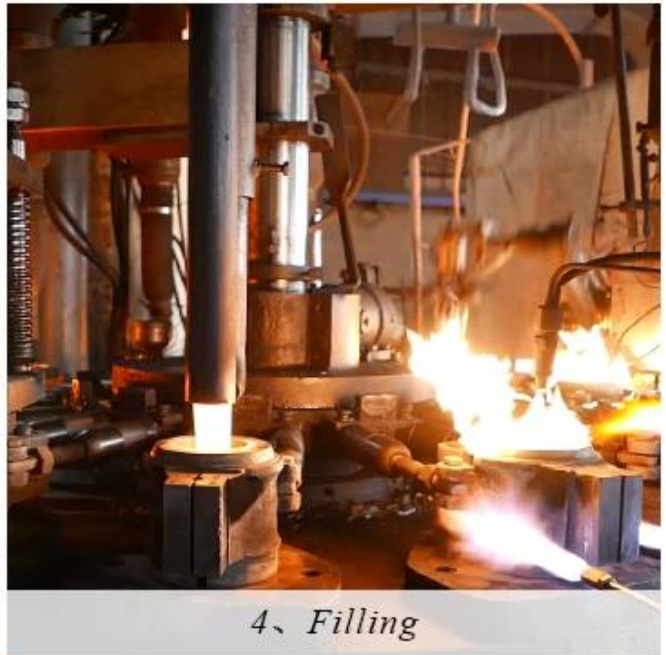

Fabrikkutstilling

FACTORY

There are about 20000 square meters in our factory which was built in 1992 year; Superior quality and high efficiency can be guaranteed.

Prosesshåndverk

PROCESS CRAFTS

1、 Raw Material

2、 Melting

4、 Filling

3、 Cutting

5、 Molding

6、 Polishing

7、 Annealing

8、 Inspecting

9、 Packing