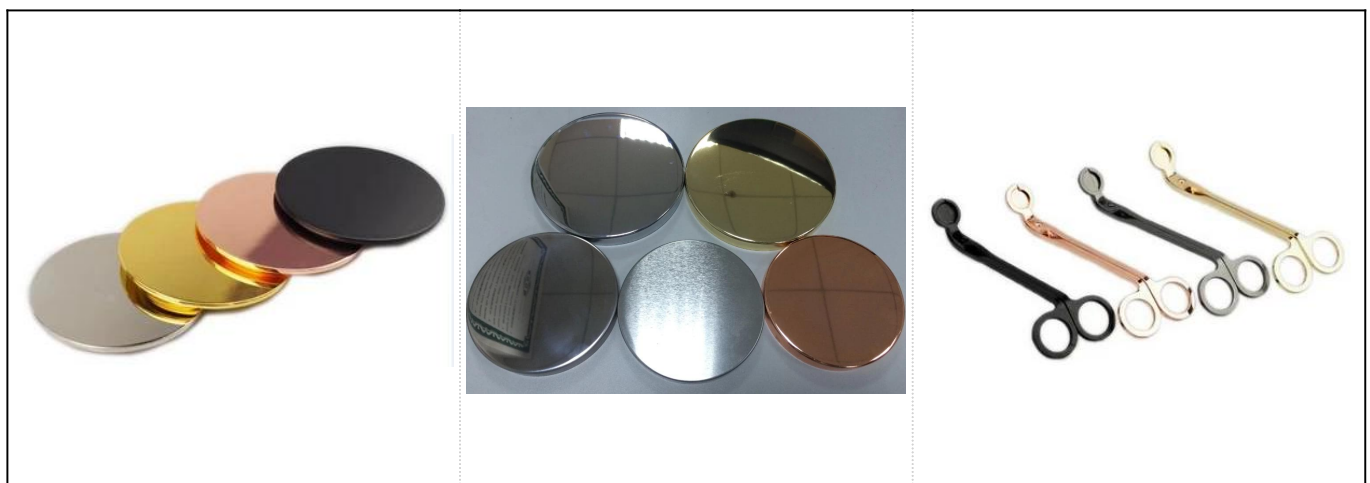

Regular hot sale items					
SGR8080		Dia:80mm Height:54mm Capacity:290ml/ 10oz	SGR135 5		Dia:135mm Height:54mm Capacity:470ml/ 16oz
SGQH150 10808		Dia:128mm Height: 63mm Capacity:560ml/ 19oz	SGMSL1 5110302		Dia: 132mm Height: 58mm Capacity: 280ml/ 9.5oz
SGQH150 10805		Dia:61mm Height:37mm Capacity:120ml/ 4oz	SGQH15 010804		Dia:83mm Height:44mm Capacity:210ml/ 7.1oz

Matchet tilbehør:

Office & Sample Room

Sunny Glassware er en ledende lystaker leverandør i Kina siden 1992, våre glass / keramiske / betong stearinlys krukker etc. og matchet tilbehør