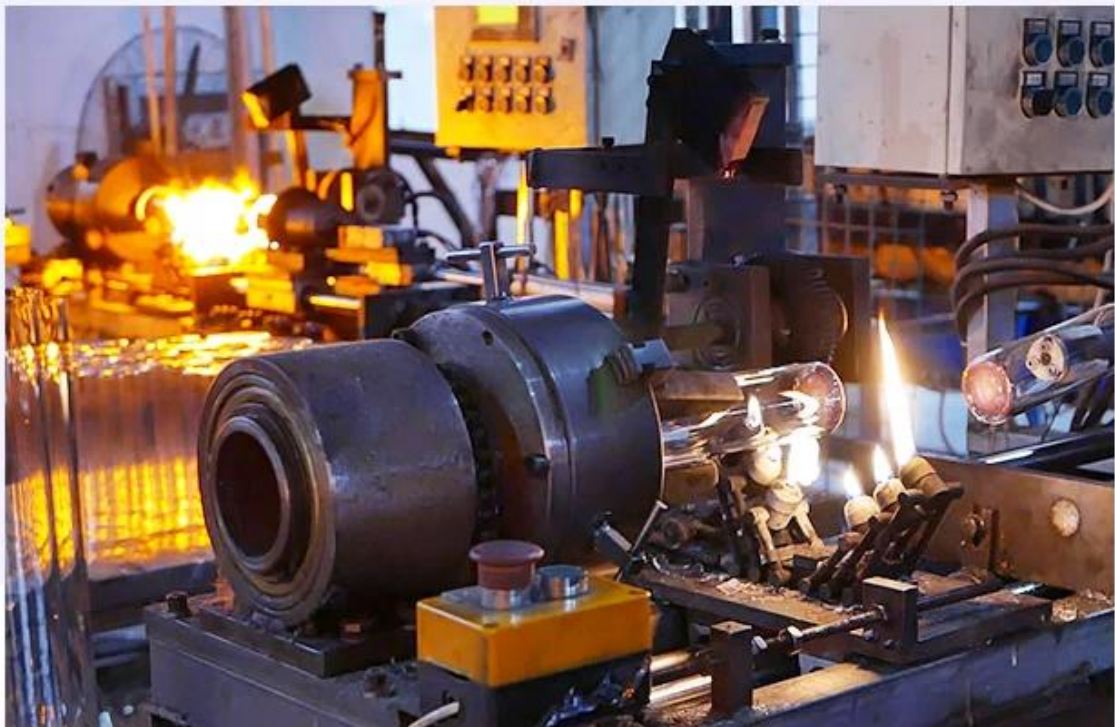

CHRISTMAS ETC

Factory Show

FACTORY

There are about 20000 square meters in our factory which was built in 1992 year; Superior quality and high efficiency can be guaranteed.

Mga Likha ng Proseso

PROCESS CRAFTS