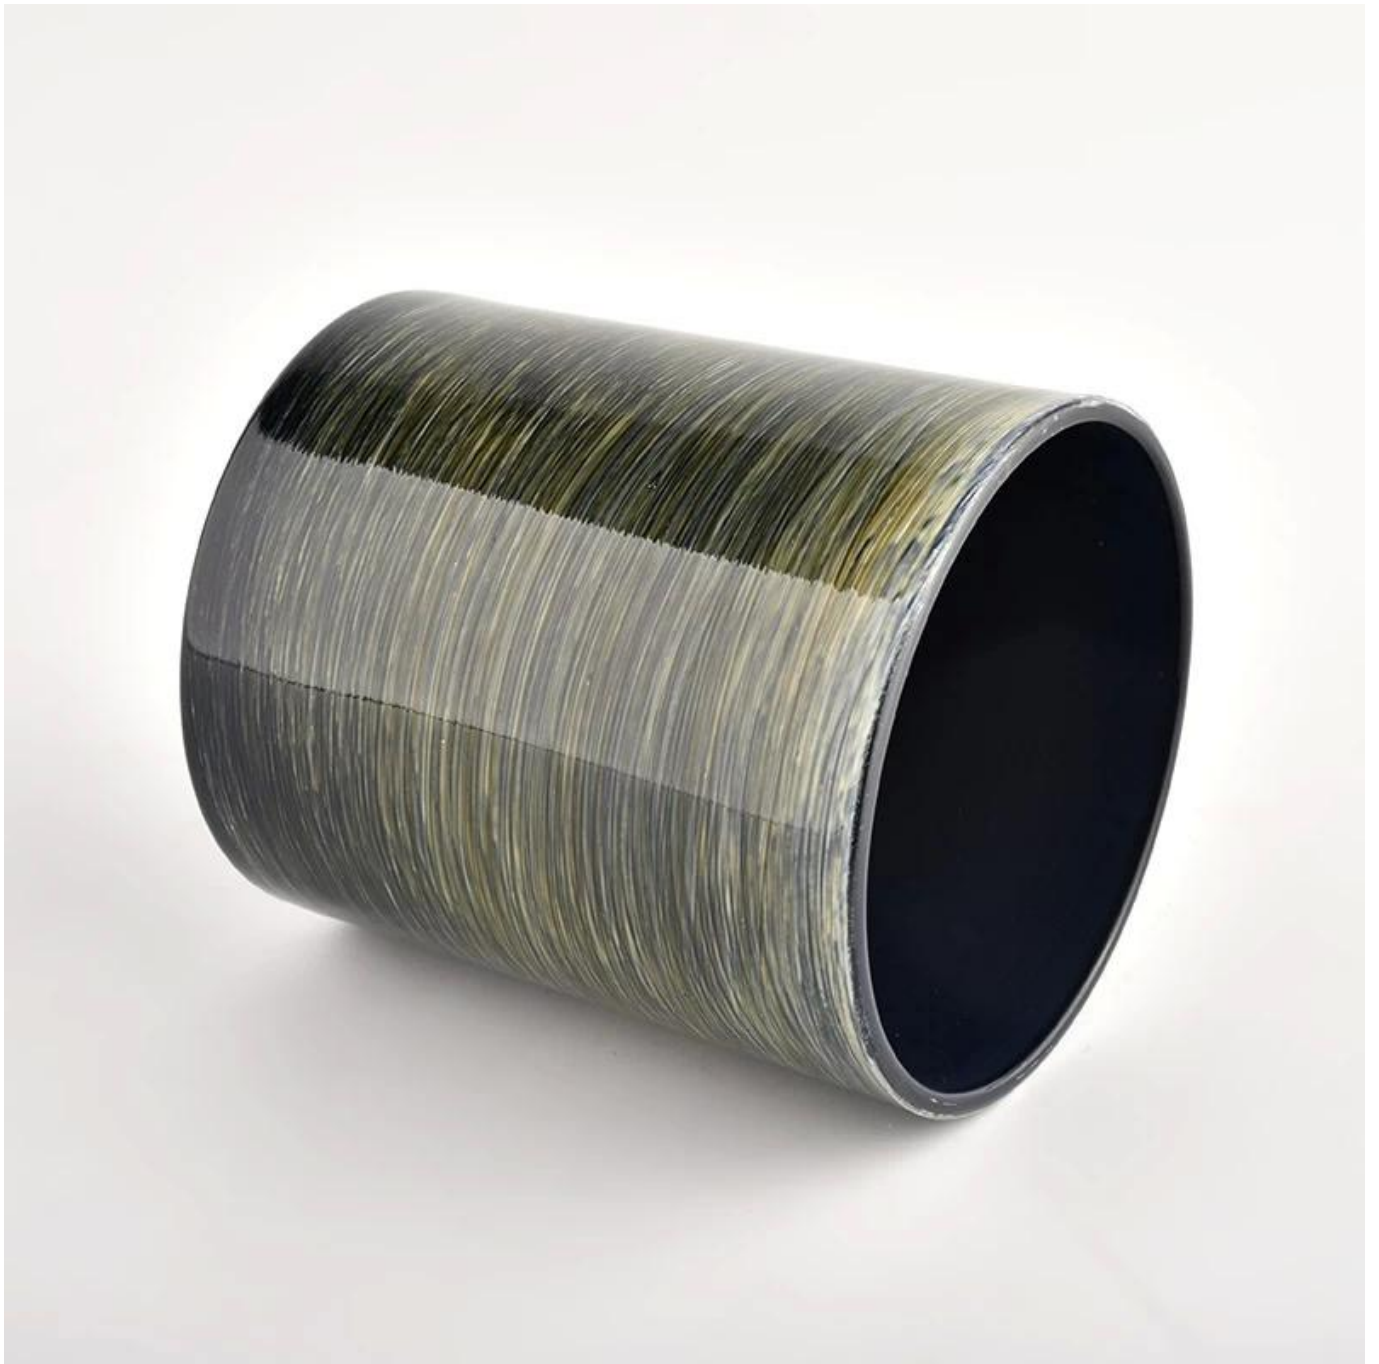

Malawak na hanay ng aplikasyon