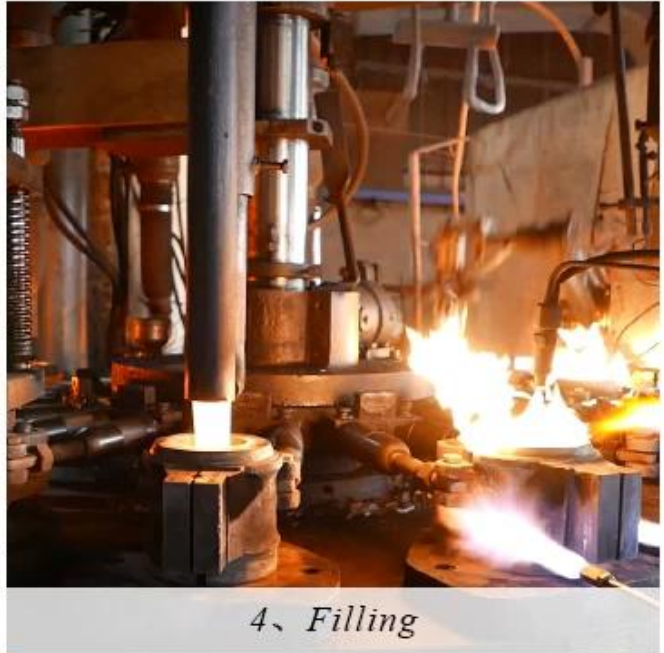

CHRISTMAS ETC

Factory Show

FACTORY

There are about 20000 square meters in our factory which was built in 1992 year; Superior quality and high efficiency can be guaranteed.

Mga Likha ng Proseso

PROCESS CRAFTS

1、 Raw Material

2、 Melting

4、 Filling

3、 Cutting

5、 Molding

6、 Polishing

7、 Annealing

8、 Inspecting