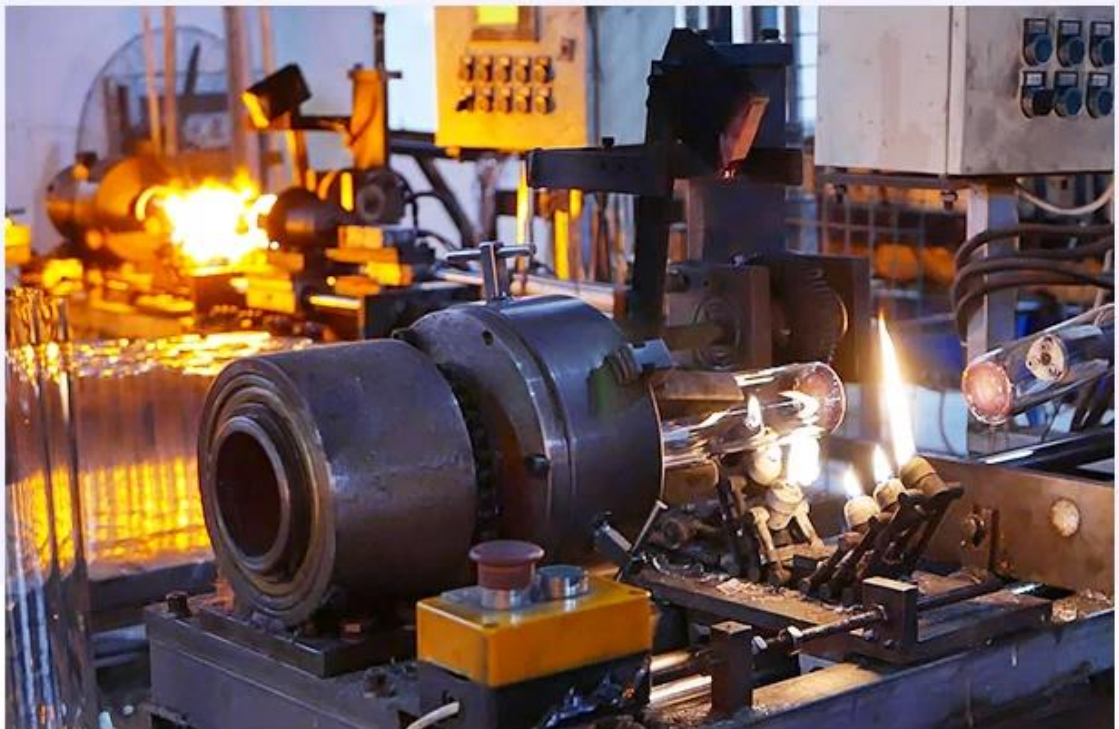

CHRISTMAS ETC

Factory Show

FACTORY

There are about 20000 square meters in our factory which was built in 1992 year; Superior quality and high efficiency can be guaranteed.

Mga Prosesong Likha

PROCESS CRAFTS