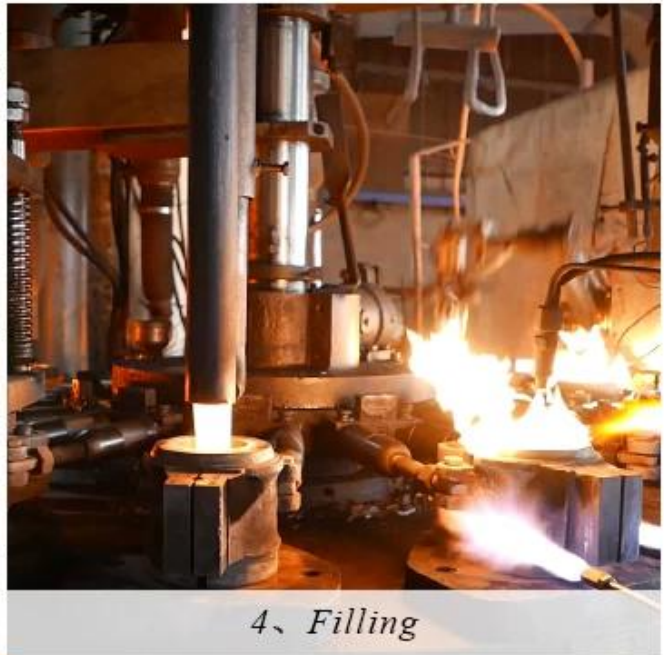

CHRISTMAS ETC

Factory Show

FACTORY

There are about 20000 square meters in our factory which was built in 1992 year; Superior quality and high efficiency can be guaranteed.

Mga Likha ng Proseso

PROCESS CRAFTS

1、 Raw Material

2、 Melting

4、 Filling

3、 Cutting

5、 Molding

6、 Polishing

7、 Annealing

8、 Inspecting