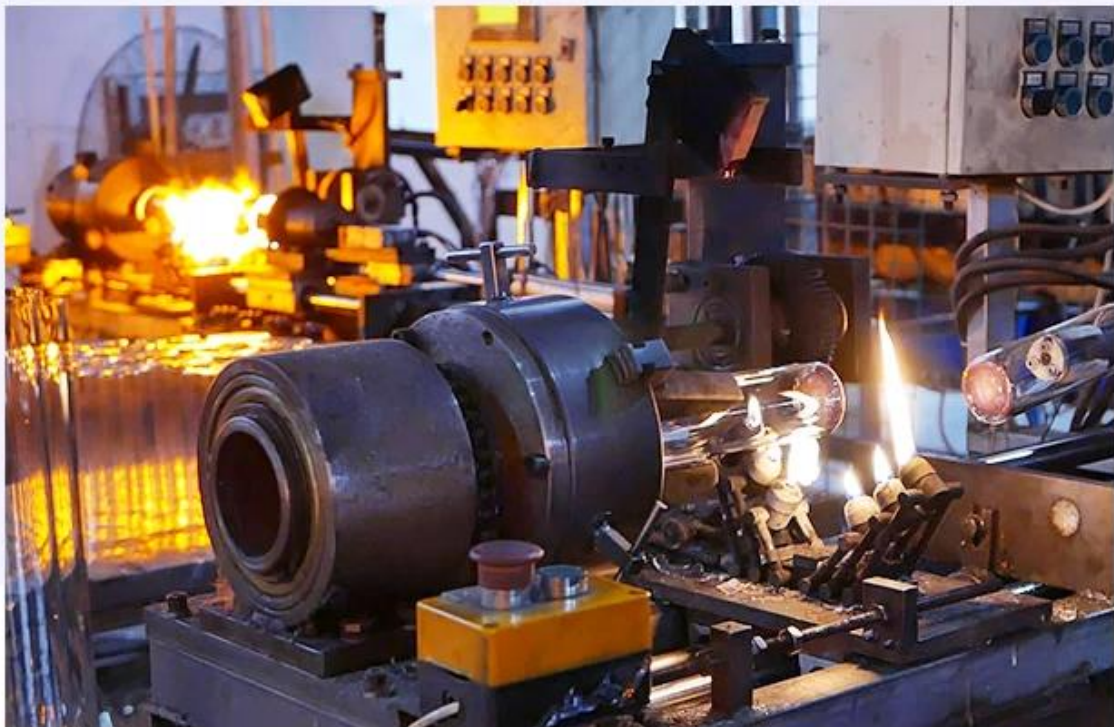

CHRISTMAS ETC

Factory Show

FACTORY

There are about 20000 square meters in our factory which was built in 1992 year; Superior quality and high efficiency can be guaranteed.

Mga Likha ng Proseso

PROCESS CRAFTS