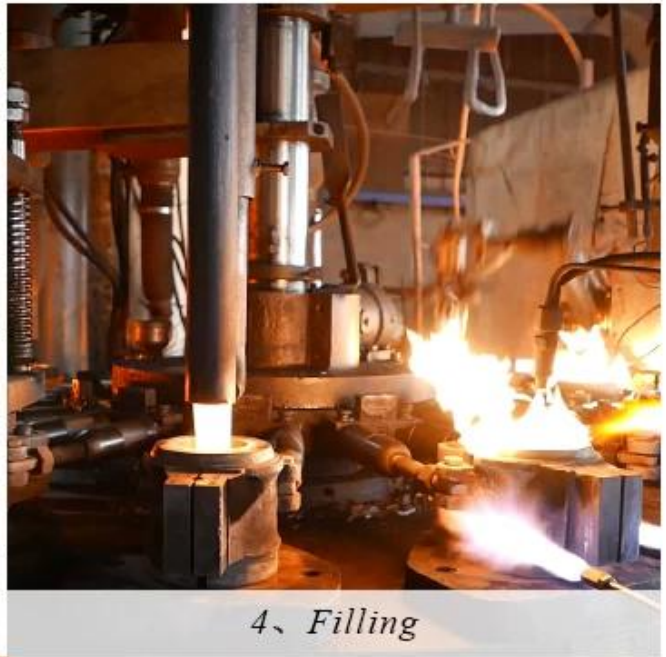

CHRISTMAS ETC

Factory Show

FACTORY

There are about 20000 square meters in our factory which was built in 1992 year; Superior quality and high efficiency can be guaranteed.

Mga Likha ng Proseso

PROCESS CRAFTS

1、 Raw Material

2、 Melting

4、 Filling

3、 Cutting

5、 Molding

6、 Polishing

7、 Annealing

8、 Inspecting