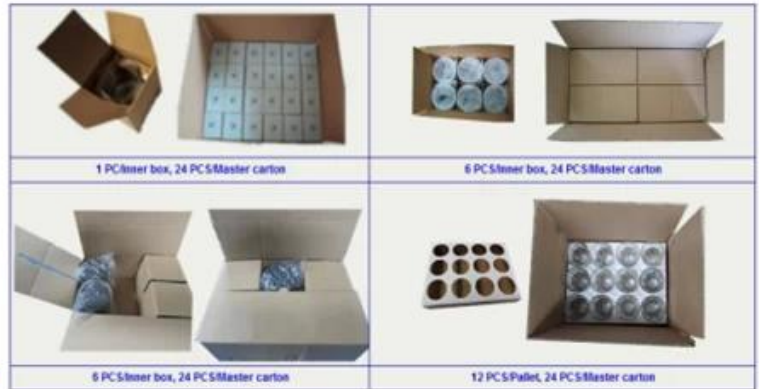

Patent nr: 201630655323.4

Factory Show

01 Factory

Surface Treatment

10+ production lines

□ Spraying

□ Engraving

□ Electroplating

□ Silk-screen

- Spraying
- Engraving
- Electroplating
- Silk-Screen

Commonly Package

- ❑ Carton
- ❑ Palletizing
- ❑ Gift box
- ❑ Normal safe export packaging

Carton

Gift Box

Pallet

Logistics Service