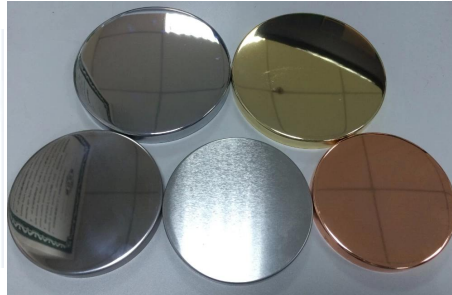

MOQ 3000

More Product Pictures

Dopasowane akcesoria:

W magazynie szkło

	SGGOHP19.1914 Dia.:96mm H:125mm	Sample available delivery time:7days	2000pcs In stock
	SGHPG816.3106 52x60x151 max dia for bowl: 62.9mm 170ml 200g MACHINE MAKE	Sample available delivery time:7days	2000pcs In stock
	G051.4823 81x84x211 max dia for bowl: 107.9mm 643ml 252g MACHINE MAKE	Sample available delivery time:7days	2000pcs In stock
	G051.1873 45X70X230 max dia for bowl: 55.6mm 252ml 242g MACHINE MAKE	Sample available delivery time:7days	2000pcs In stock

In stock now			
SGJD8090		TOP: 80mm HEIGHT: 90mm CAPACITY: 300ml	1K MOQ
SGJD88100		TOP: 88mm HEIGHT: 100mm CAPACITY: 400ml WEIGHT: 340g	1K MOQ
SGJB7080		TOP: 70mm BOTTOM: 64mm HEIGHT: 84mm CAPACITY: 220ml WEIGHT: 200g	1K MOQ