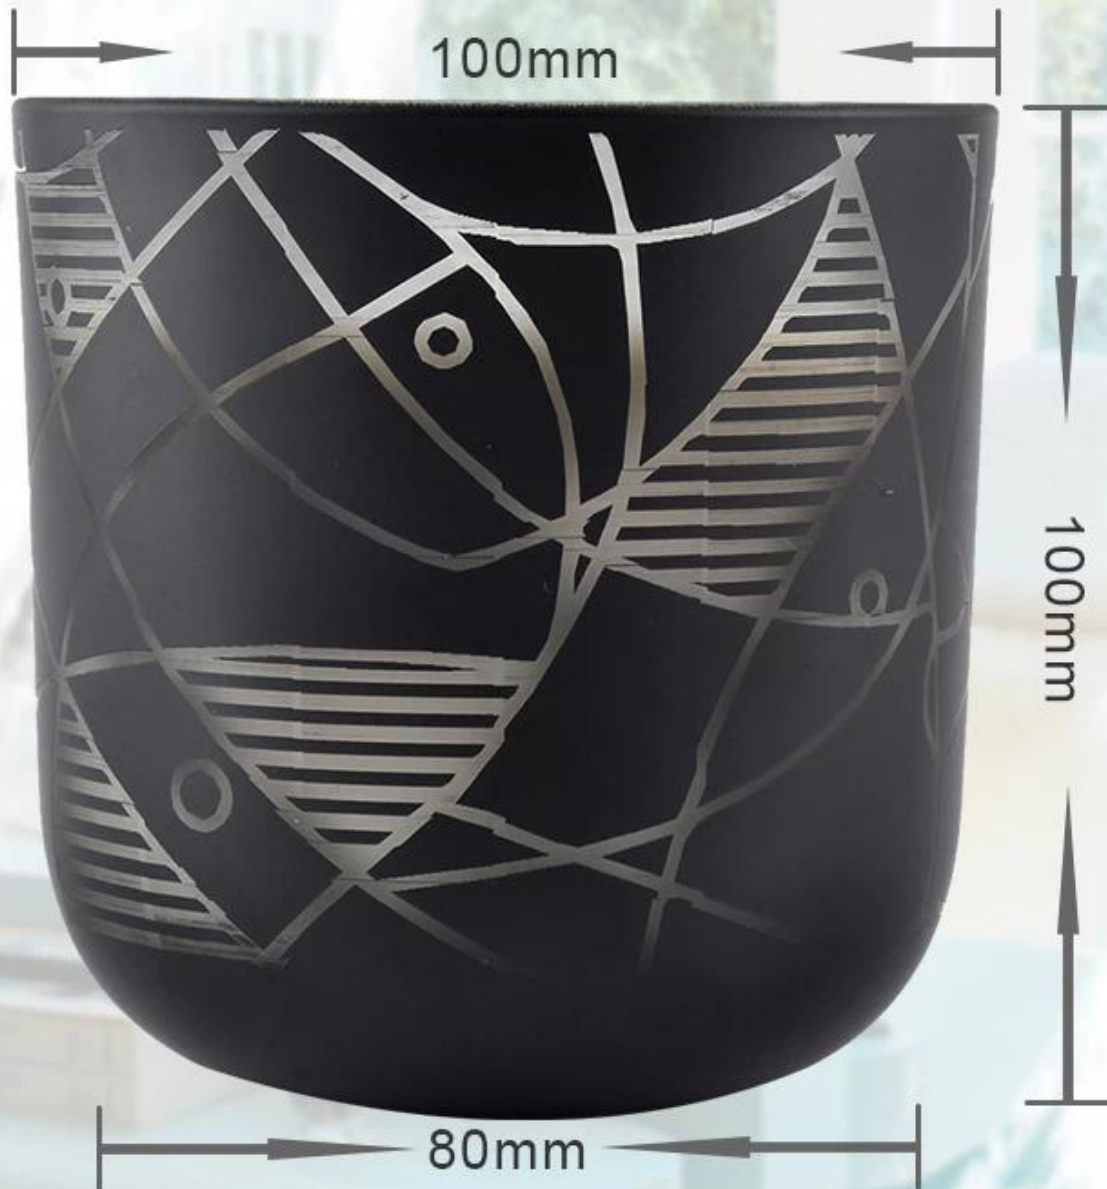

# PRODUCT INFORMATION

Classical round bottom glass candle jars, can hold 13oz wax ,  
perfect size for home decoration.

Sample Room

Exhibition

# GLASS CANDLE JAR

Classical round bottom glass candle jars,  
can hold 13oz wax , perfect size for home decoration.

Weight:468g

Capacity:480ml

# DESIGN

Classical round bottom glass candle jars, can hold 13oz wax , perfect size for home decoration.

This design using simple glass candle jar with classical black artwork, new processing technology in traditional glass candle jar make this item meaningful