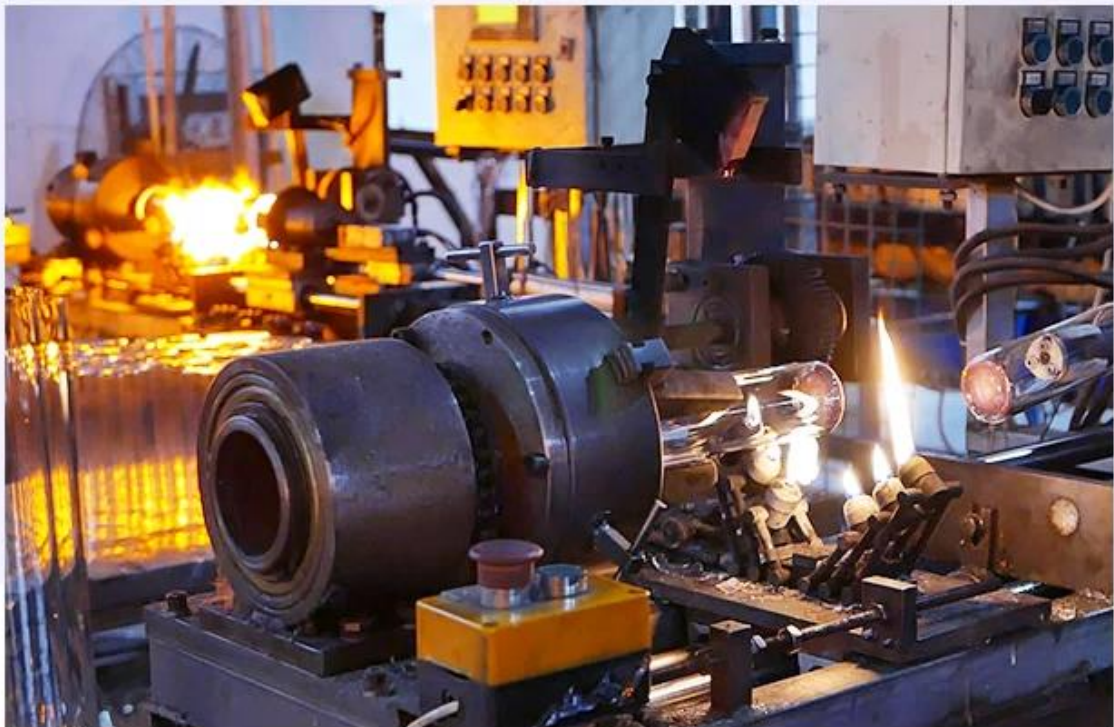

CHRISTMAS ETC

Pokaz fabryczny

FACTORY

There are about 20000 square meters in our factory which was built in 1992 year; Superior quality and high efficiency can be guaranteed.

Rzemiosło procesowe

PROCESS CRAFTS