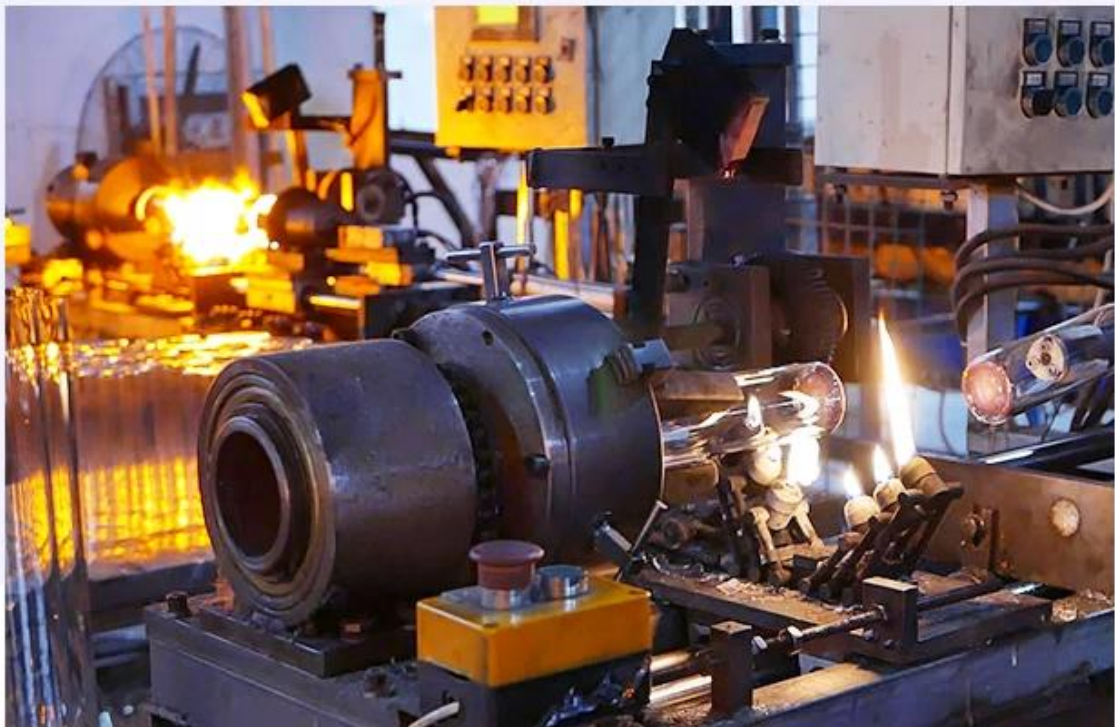

CHRISTMAS ETC

Pokaz fabryczny

FACTORY

There are about 20000 square meters in our factory which was built in 1992 year; Superior quality and high efficiency can be guaranteed.

Rzemiosło procesowe

PROCESS CRAFTS