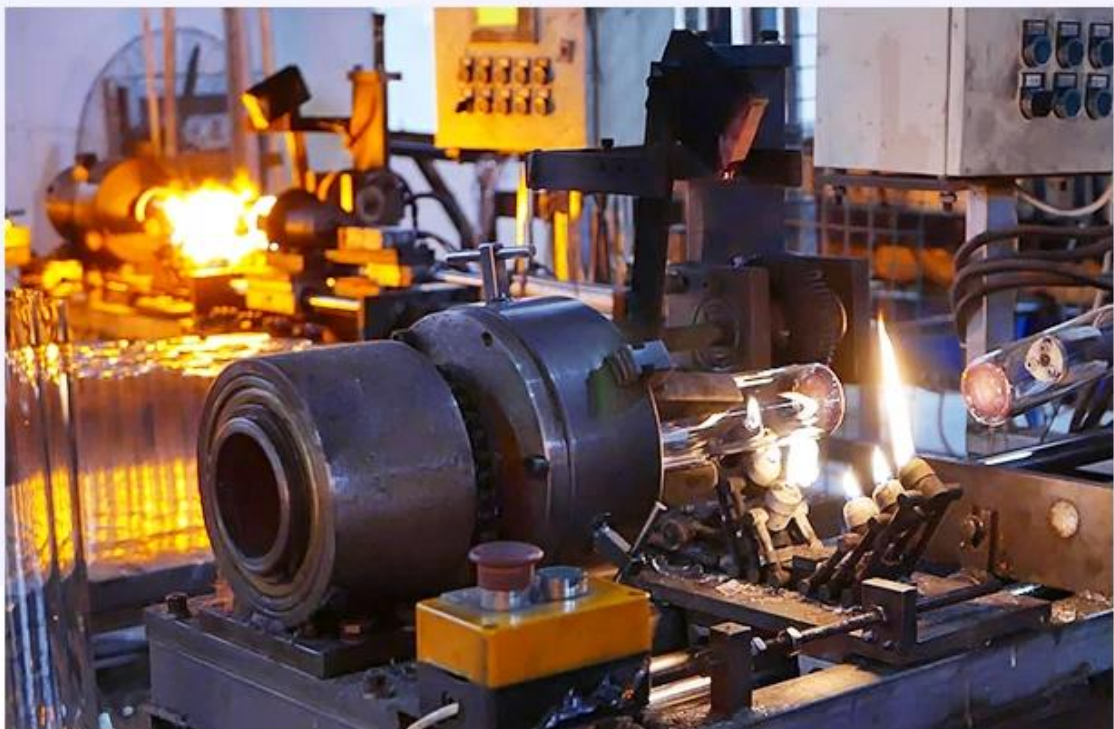

CHRISTMAS ETC

Pokaz fabryczny

FACTORY

There are about 20000 square meters in our factory which was built in 1992 year; Superior quality and high efficiency can be guaranteed.

Rzemiosło procesowe

PROCESS CRAFTS