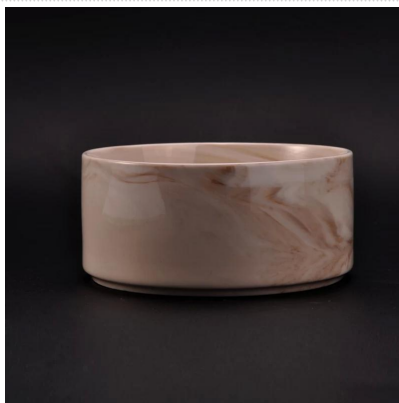

[Similar Products Link](#)