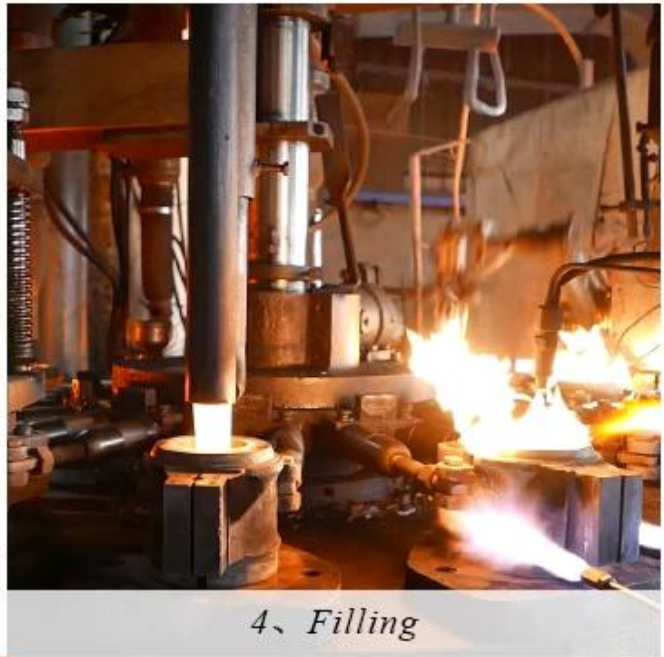

CHRISTMAS ETC

Pokaz fabryczny

FACTORY

There are about 20000 square meters in our factory which was built in 1992 year; Superior quality and high efficiency can be guaranteed.

Rzemiosło procesowe

PROCESS CRAFTS

1、 Raw Material

2、 Melting

4、 Filling

3、 Cutting

5、 Molding

6、 Polishing

7、 Annealing

8、 Inspecting