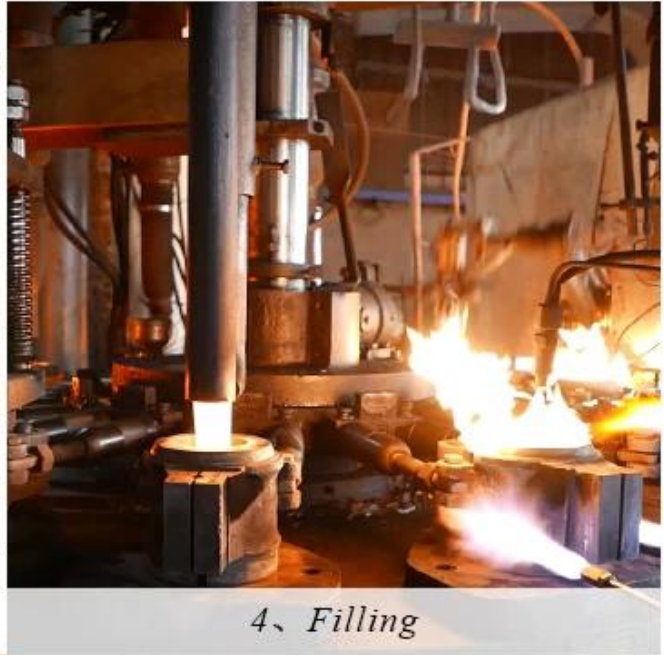

CHRISTMAS ETC

Pokaz fabryczny

FACTORY

There are about 20000 square meters in our factory which was built in 1992 year; Superior quality and high efficiency can be guaranteed.

Rzemiosło procesowe

PROCESS CRAFTS

1、 Raw Material

2、 Melting

4、 Filling

3、 Cutting

5、 Molding

6、 Polishing

7、 Annealing

8、 Inspecting