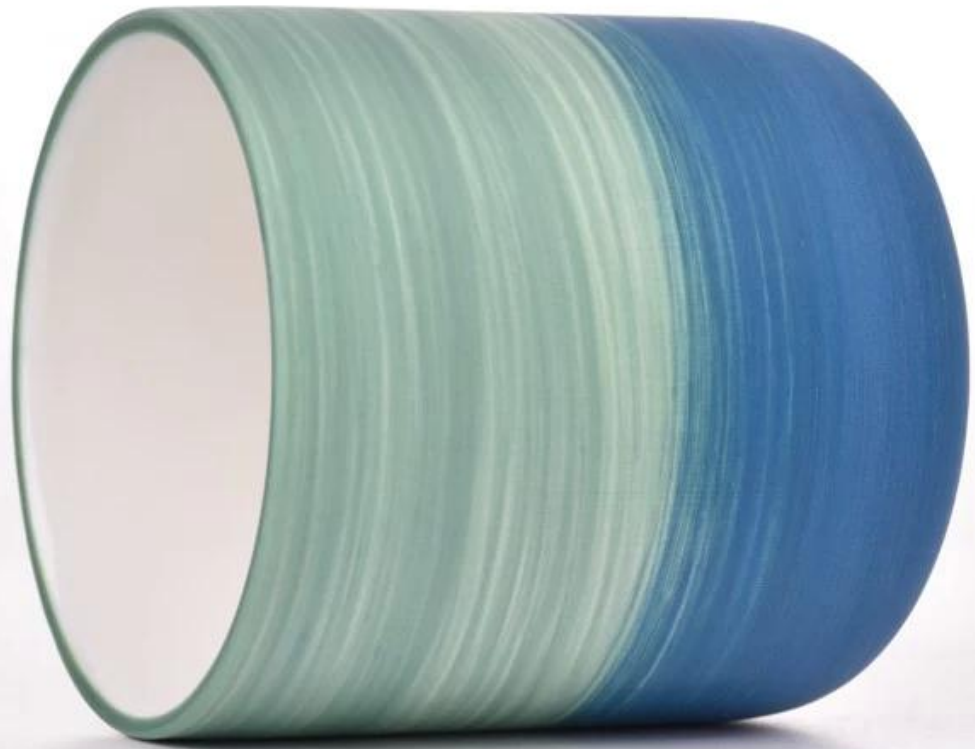

## product description

---

<b>product name</b>	10oz 11oz Round Bottom Ceramic Candle Vessels Wholesale
<b>Sample time</b>	1. 5 days if there is existing shape and size 2. 15 days, if you need new shapes and sizes
<b>Measure</b>	Item No.:SGMK23041520
<b>Packing</b>	Normal packing,Individual gift box, PVC box, window box, color box, white box, etc
<b>Delivery time</b>	Within 35 days after the sample and order confirmed
<b>Payment term</b>	30% deposit by T/T in advance and the balance against the copy of B/L
<b>Shipment</b>	By sea,by air,by Express and your shipping agent is acceptable
<b>Usage Occasion</b>	Home decor,Wedding Decoration,Wedding Favors,Decoration enhancement,

Unusual shape and simple style - perfect for showing off your style in any room. High in quality and impressive in style, these ceramic candle jars are perfect for gifts.

The unique shape of the ceramic candle jar is sure to attract the eye.