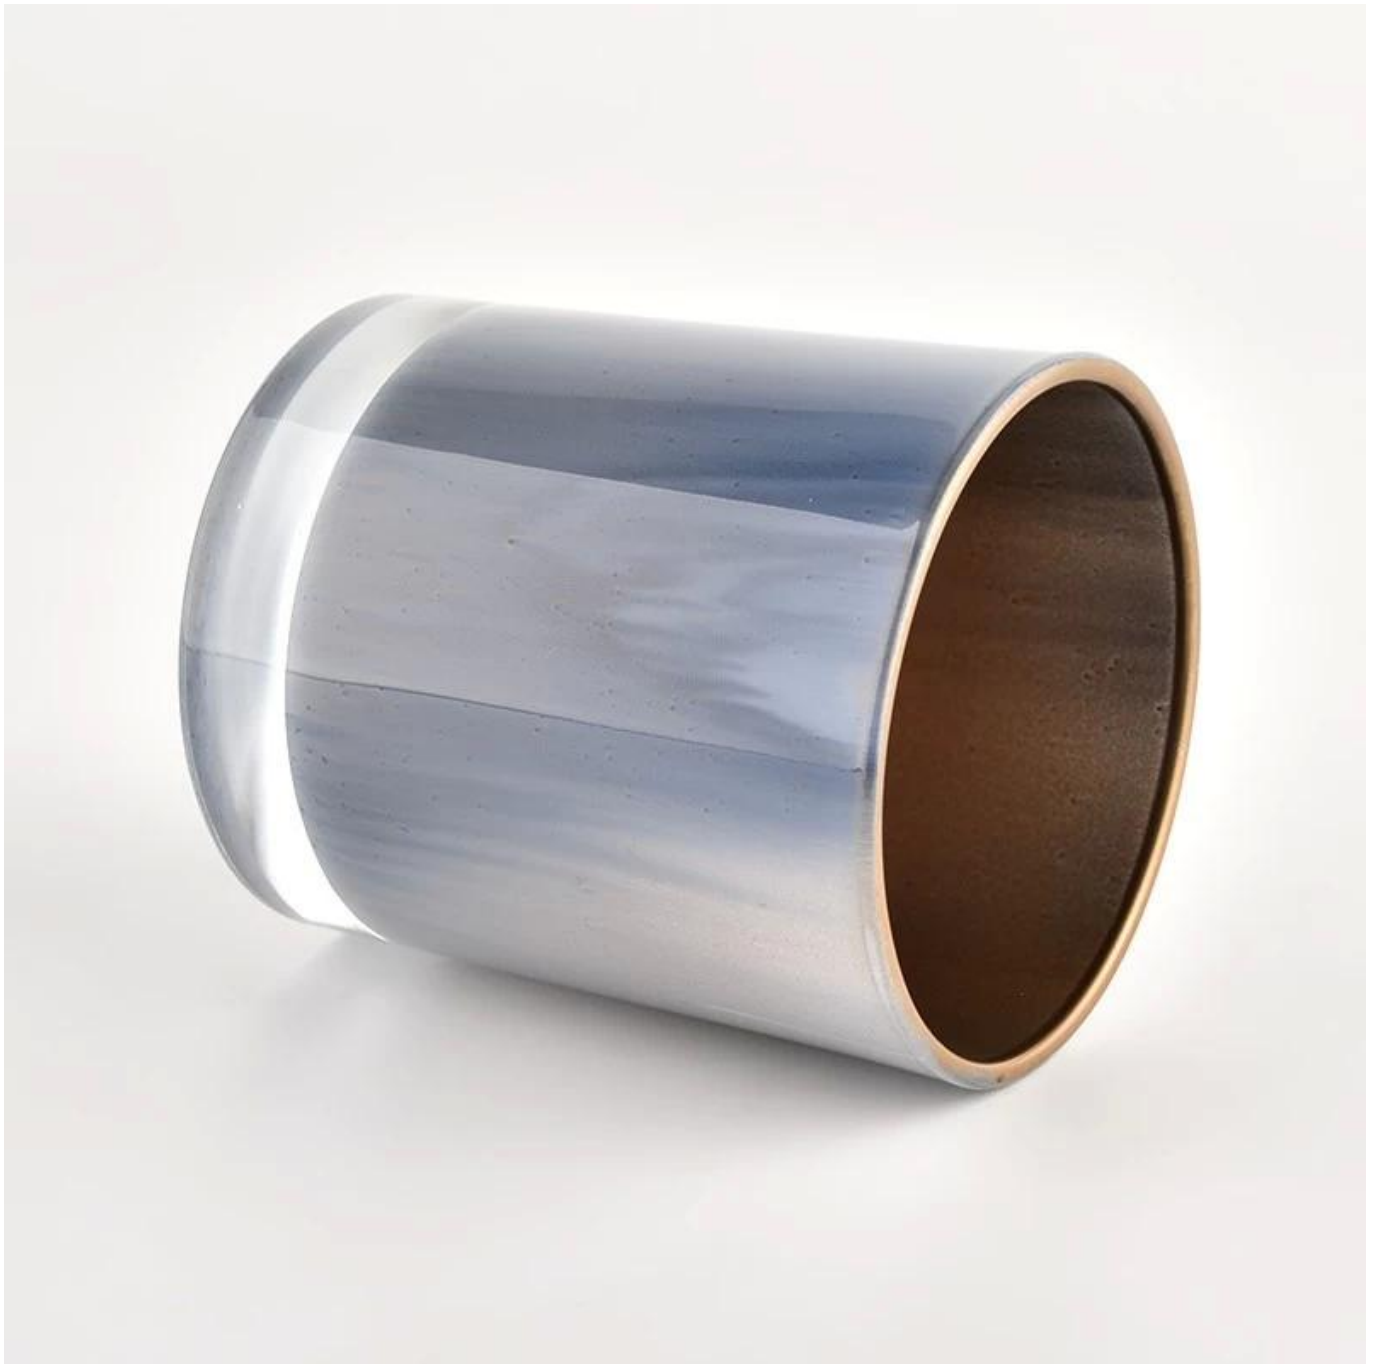

product description

product name	10oz glass candle jars gold inner jars for candle making
Sample time	1. 5 days if there is glass shape and size 2. 15 days, if you need new shapes and sizes glass
Measure	Item No.:SGHL21121515 Top dia: 80mm Bottom dia: 74mm Height: 90mm Weight: 290g Capacity: 300ml
Packing	Normal packing, Individual gift box, PVC box, window box, color box, white box, etc
Delivery time	Within 35 days after the sample and order confirmed
Payment term	30% deposit by T/T in advance and the balance against the copy of B/L
Shipment	By sea, by air, by Express and your shipping agent is acceptable
Usage Occasion	Home decor, Wedding Decoration, Wedding Favors, Decoration enhancement,

Unusual shapes and simple style-perfect for presenting your style in any room. Quality, impressive style and these [glass candle jar](#) so very gift worthy.

This classic 10 ounce glass tumbler is a fantastic choice for high end scented poured candles. It is highly versatile for use around the home, restaurant or retail setting as a tumbler, water glass, or as vase for wedding centerpieces.