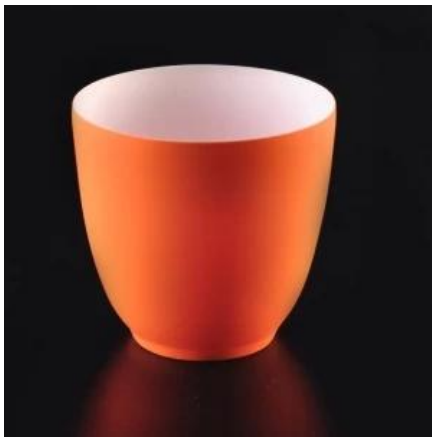

13oz wax filling gold ceramic pineapple candles holder

Product Details

Item number.	SGJF17033007
Material	Ceramic
Craft	Handmade ceramic apple for home decoration
Samples time	1. 5 days if there is a form and size of the ceramic 2. 15 days, if you need a new shape and size ceramic
Product Capacity	500,000 ~ 1,000,000 pieces per month
The Features of products	1. Hand made home decor ceramic candle holder 2. Suitable for use in hotel, house, etc. 3. This eco-friendly.

Usage of Product

1. Ceramic candle holders can be used in wedding decoration, home decoration, party, banquet ect,
2. This candle container is very great as a gorgeous centerpiece for an event
3. The pottery candle jars can decorate your indoors and outdoors with this delicaded rose figure candle holder.

4. The ceramic candle vessel is wonderful gift as housewarmings and other events.

More Product Pictures

[Similar Products Link](#)

[Decorative empty concrete candle holder](#)

[Orange color ceramic candle holder with thinner wall](#)