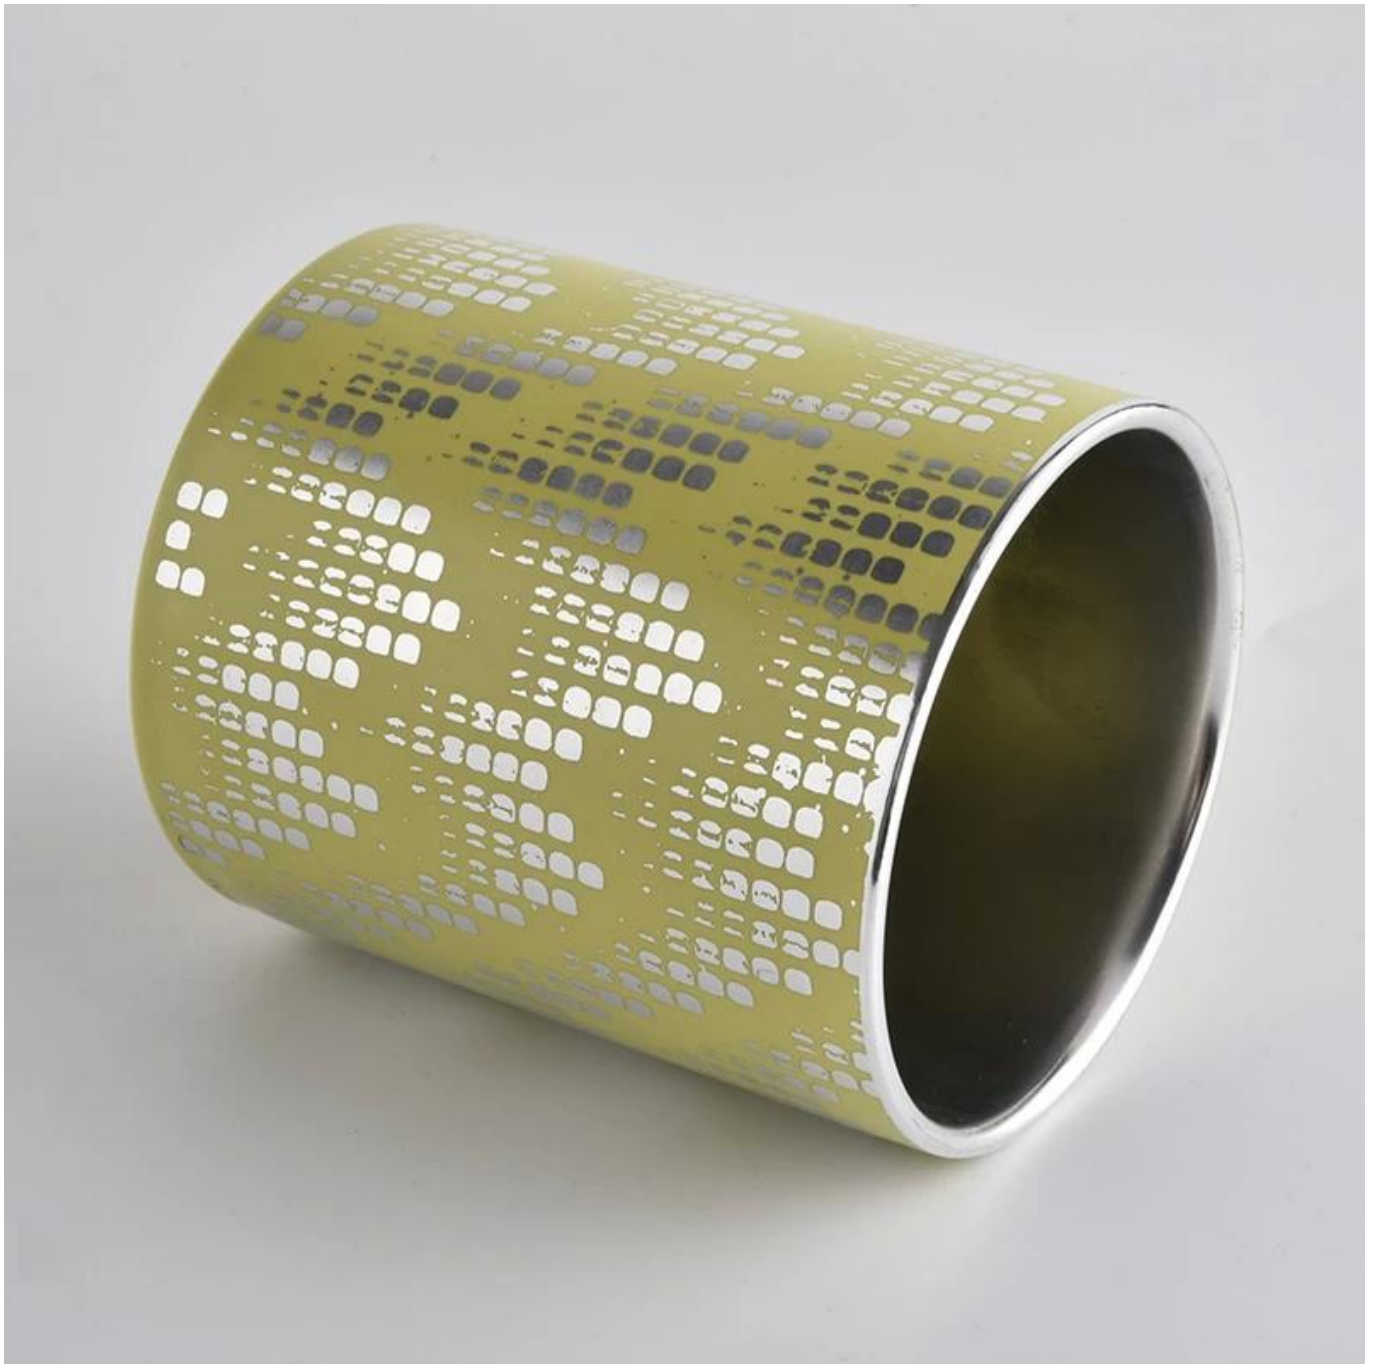

**14oz jar ceramic candle holders with silver inside**

Contact us: [sales21@sunnyglassware.com](mailto:sales21@sunnyglassware.com) for more details

Product Details

product name	14oz jar ceramic candle holders with silver inside
Article	SGXYT20090716
Cut it	Top dia: 88mm Bottom dia: 80mm Height: 100mm Weight: 396g Capacity: 415ml
Capacity	candle holders of different sizes etc. It's available
Sampling time	1.5 days if the shape and size of the products exist 2.15 days if you need a new shape and size of the products
package	Regular security packing 24 pieces / 36 pieces / 48 pieces and so on for export carton with egg divider
MOQ	3000pcs
Delivery time	Within 55 days of order confirmation
Payment terms	30% deposit by T / T in advance, the balance after showing the copy of B / L
Product characteristics	<ol style="list-style-type: none"> <li>1. High quality and competitive prices</li> <li>2. ASTM test</li> <li>3. Ecological</li> <li>4. It is widely aimed at weddings, parties, home, bars etc.</li> <li>5. ceramic container with transmutation decoration</li> </ol>