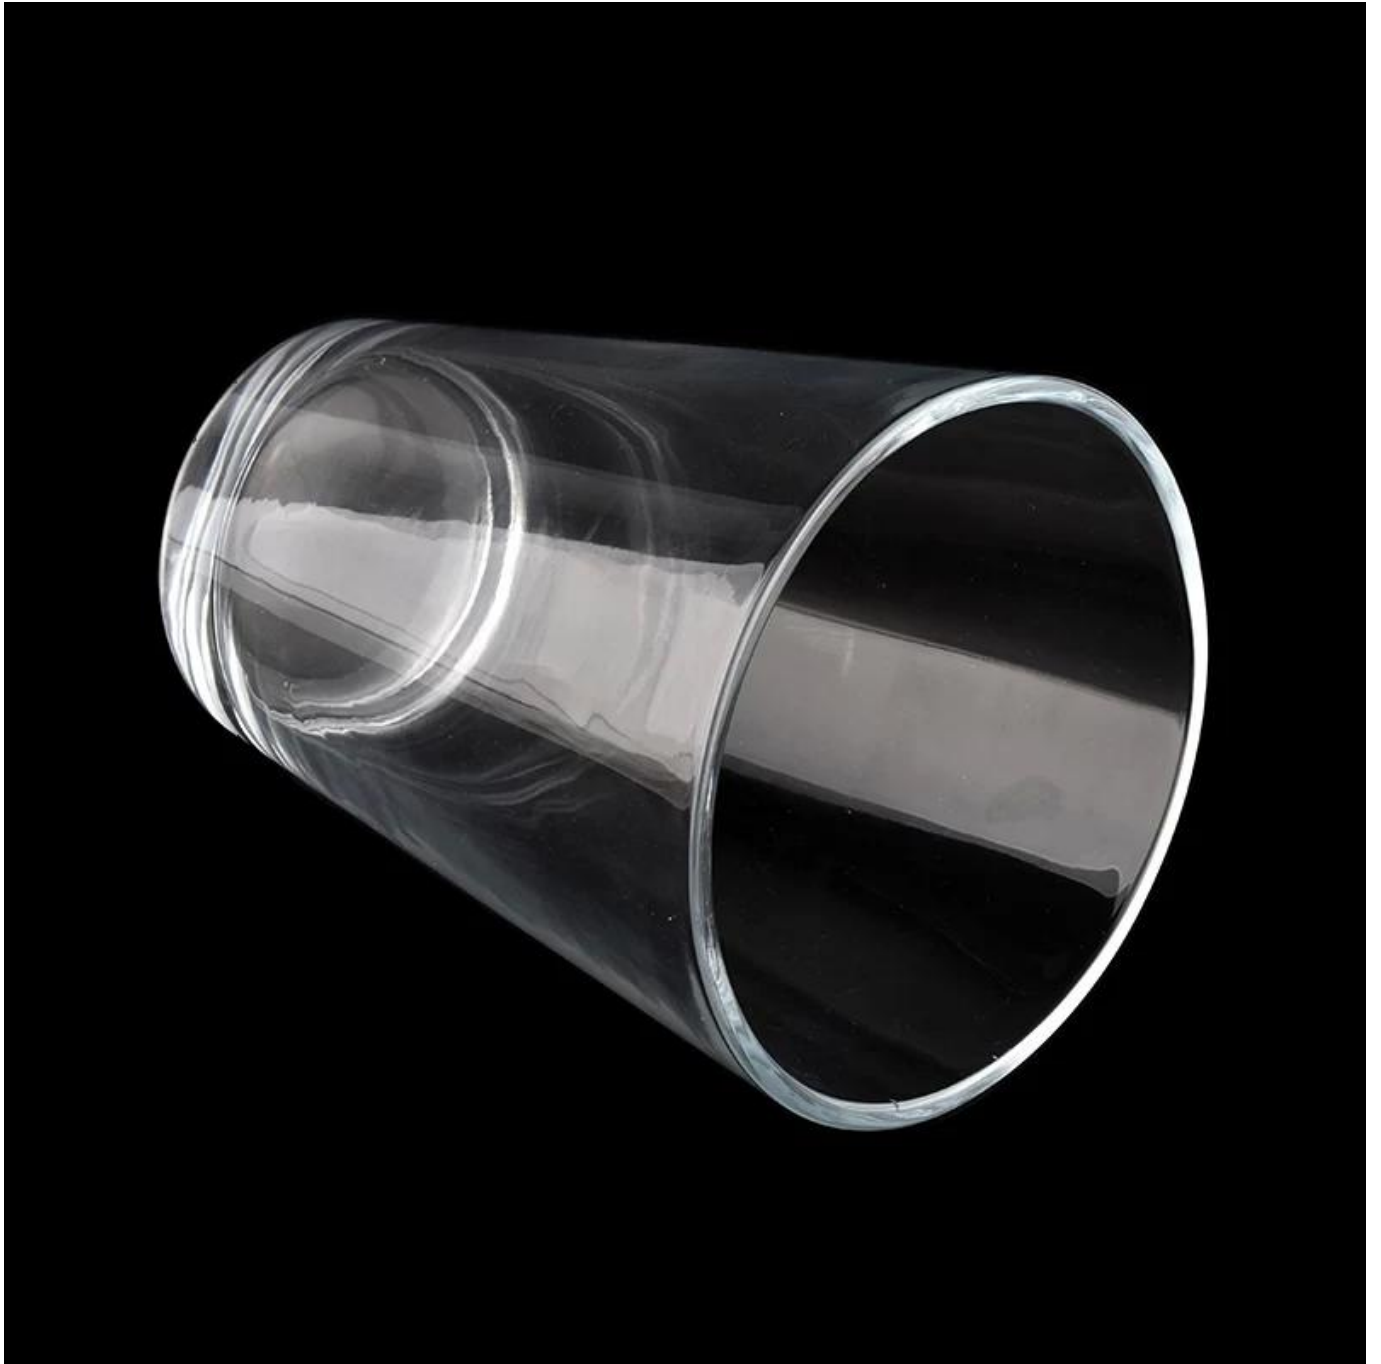

## 3000ml giant V shape empty candle jar from [Sunny Glassware](#)

Award-winning team of designers has won the trust of many upscale brands like NEST Fragrance. The talented design team is unmatched in China.

**product description**

---

<b>product name</b>	3000ml giant V shape empty candle jar from <a href="#">Sunny Glassware</a>
<b>Sample time</b>	1. 5 days if there is glass shape and size 2. 15 days, if you need new shapes and sizes glass
<b>Measure</b>	Item No.:SGJD21101601 Top dia: 186 mm Bottom dia: 120 mm Height:230mm Weight: 2410g Capcity: 3000ml
<b>Packing</b>	Normal packing,Individual gift box, PVC box, window box, color box, white box, etc
<b>Delivery time</b>	Within 35 days after the sample and order confirmed
<b>Payment term</b>	30% deposit by T/T in advance and the balance against the copy of B/L
<b>Shipment</b>	By sea,by air,by Express and your shipping agent is acceptable
<b>Usage Occasion</b>	Home decor,Wedding Decoration,Wedding Favors,Decoration enhancement,