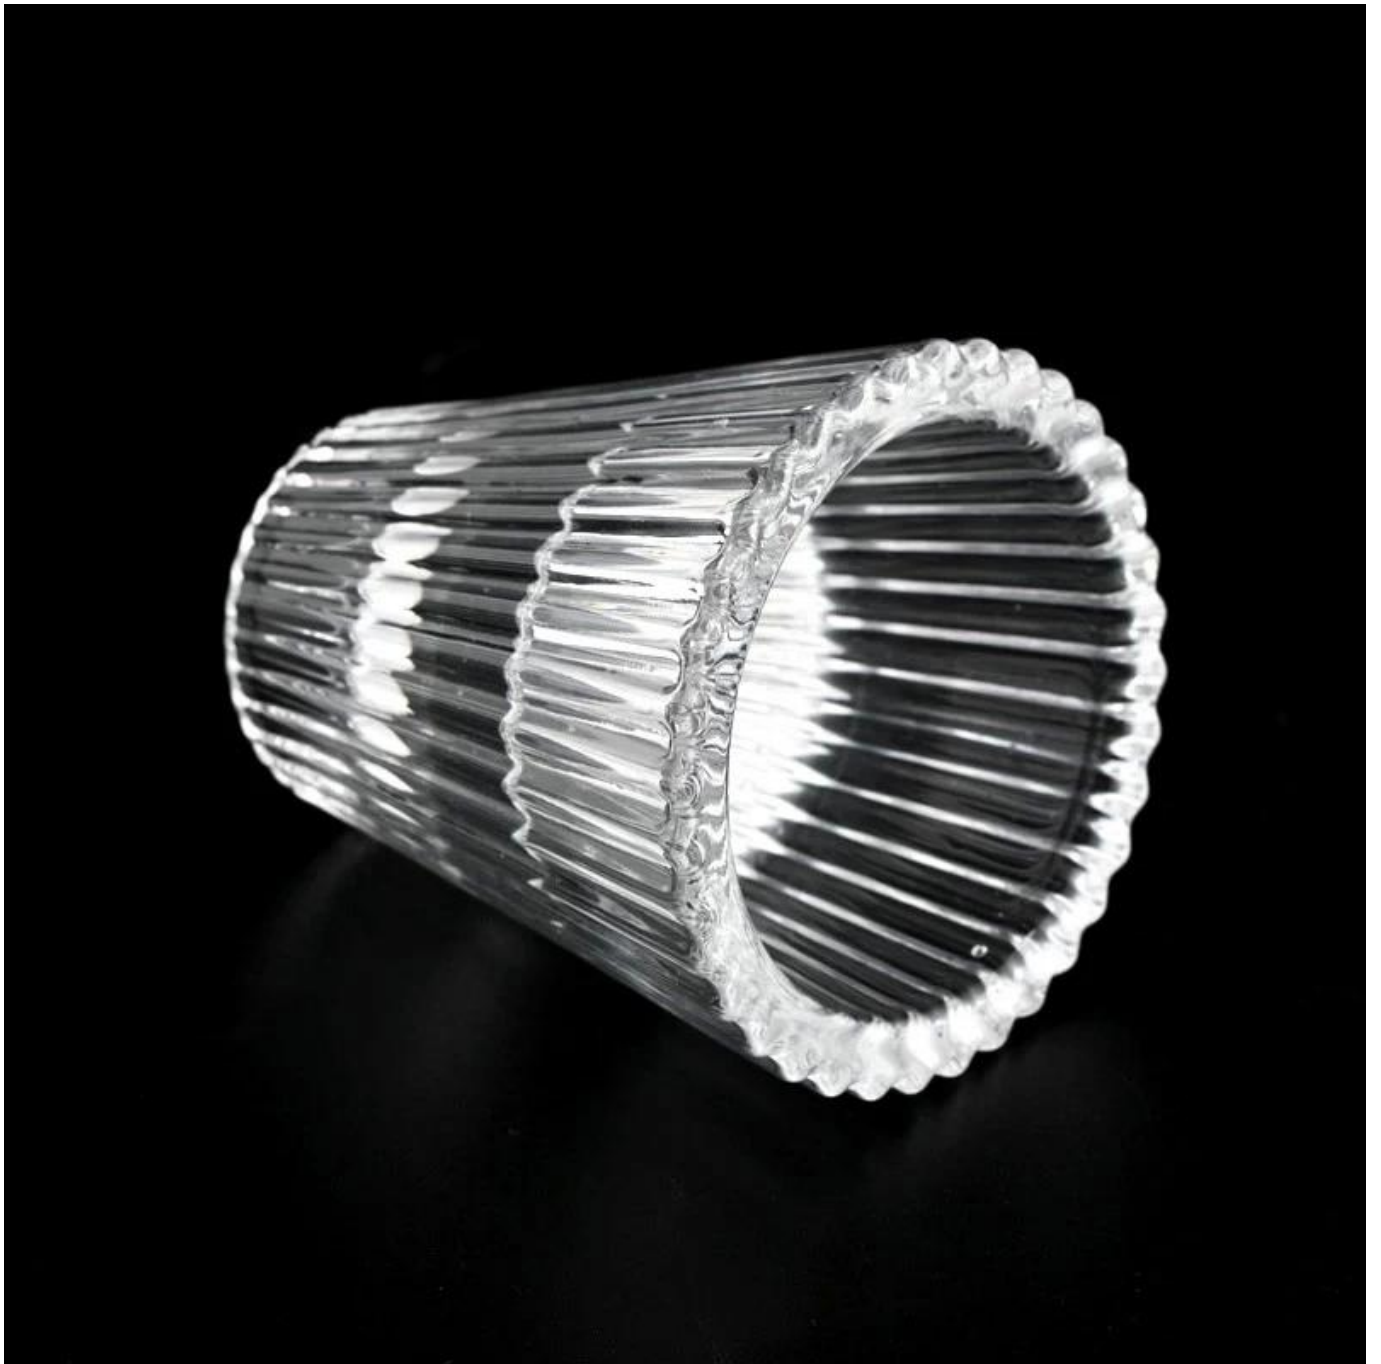

30ml 1oz V shape glass candle jar with stripe pattern

Why Choose Sunny Glassware

- Upmost dedication to [design](#), never compromise on [quality](#)
 - Sunny Glassware strictly [protect the customers' designs](#), all the newly designed items from us haven't been copied in three years.
 - [Product quality](#) is the major focus in Sunny Glassware. Sunny Glassware once demolished 80,000 pcs of glass vessel with barely visible blemish.
-

Candle Jars Description

This new series is colorful with random painting. The glass size is good for holding about 5 oz wax.

Candle accessories

Team and Office

Factory Show

FACTORY

There are about 20000 square meters in our factory which was built in 1992 year; Superior quality and high efficiency can be guranteed.