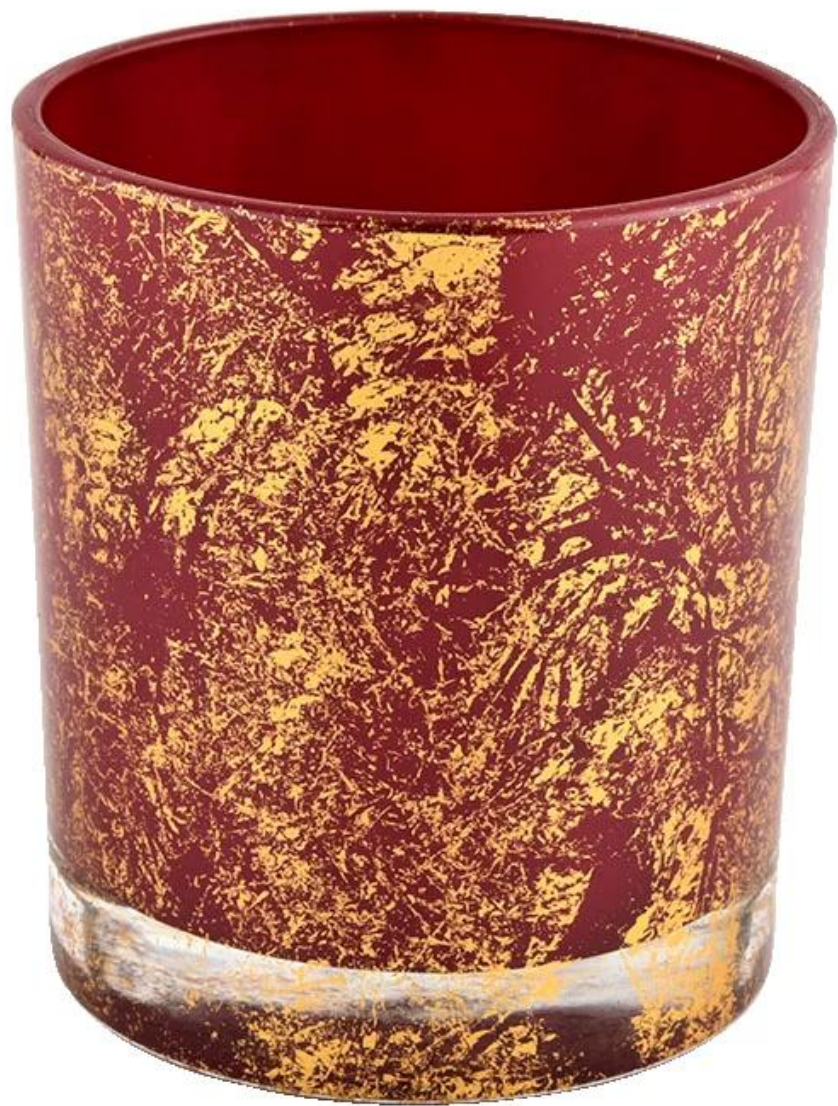

## product description

<b>product name</b>	Custom high quality gold printing dust and red glass candle jars
<b>Sample time</b>	1. 5 days if there is glass shape and size 2. 15 days, if you need new shapes and sizes glass

<b>Measure</b>	Item No.:SGHL21112615 Top dia:80mm Bottom dia:74mm Height:90mm Weight:303g Capacity:290ml
<b>Packing</b>	Normal packing,Individual gift box, PVC box, window box, color box, white box, etc
<b>Delivery time</b>	Within 35 days after the sample and order confirmed
<b>Payment term</b>	30% deposit by T/T in advance and the balance against the copy of B/L
<b>Shipment</b>	By sea,by air,by Express and your shipping agent is acceptable
<b>Usage Occasion</b>	Home decor,Wedding Decoration,Wedding Favors,Decoration enhancement,