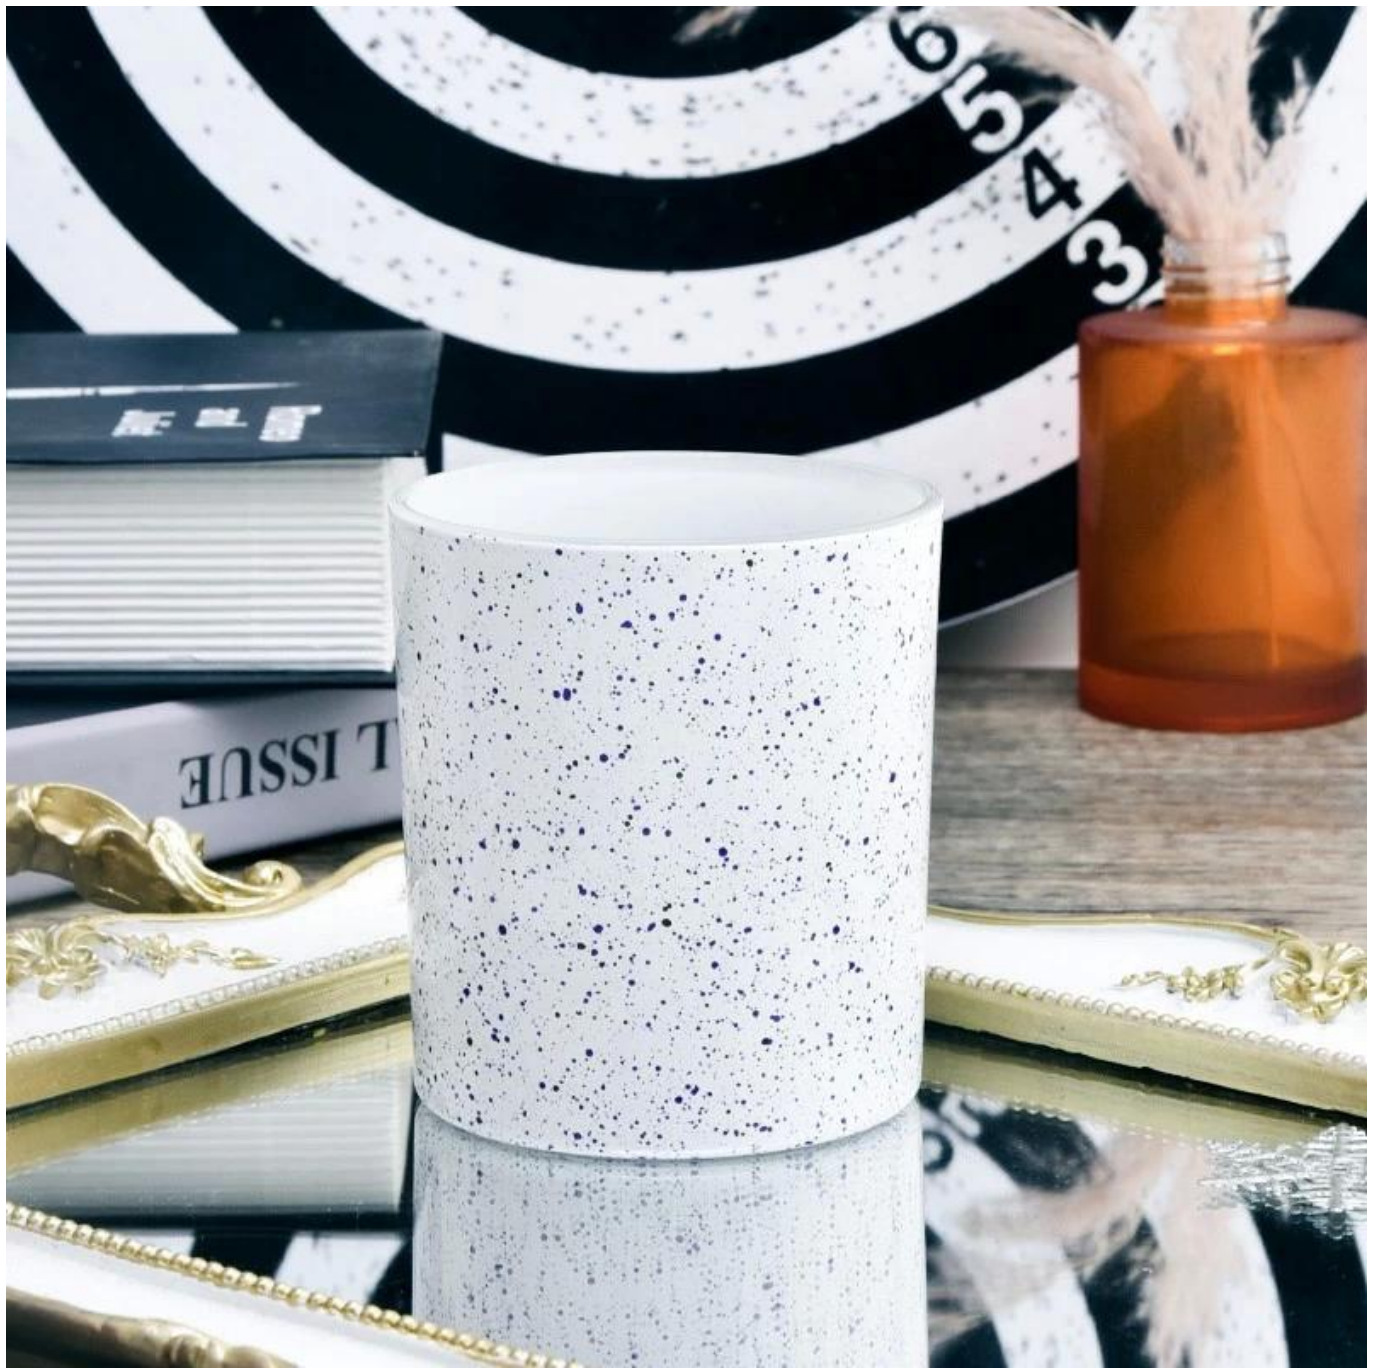

Candle Jars Description

This new series is colorful with random painting. The glass size is good for holding about 8 oz wax.

Candle accessories

Team and Office

Factory Show

FACTORY

There are about 20000 square meters in our factory which was built in 1992 year; Superior quality and high efficiency can be guranteed.