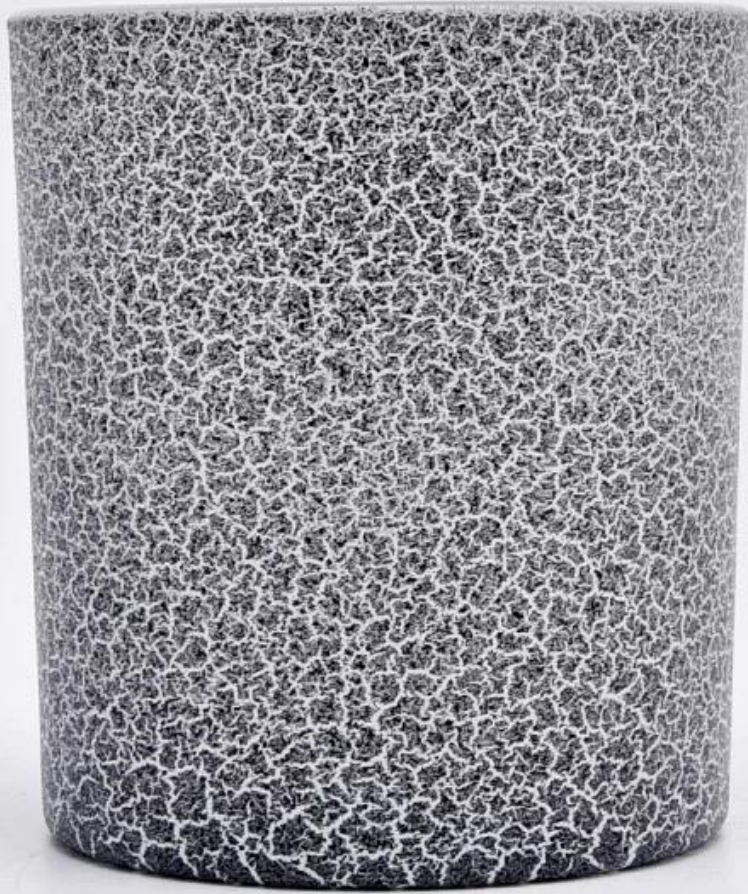

Candle Jars Description

This new series is colorful with random painting. The glass size is good for holding about 8 oz wax.

Candle accessories

Team and Office

Factory Show

FACTORY

There are about 20000 square meters in our factory which was built in 1992 year; Superior quality and high efficiency can be guranteed.