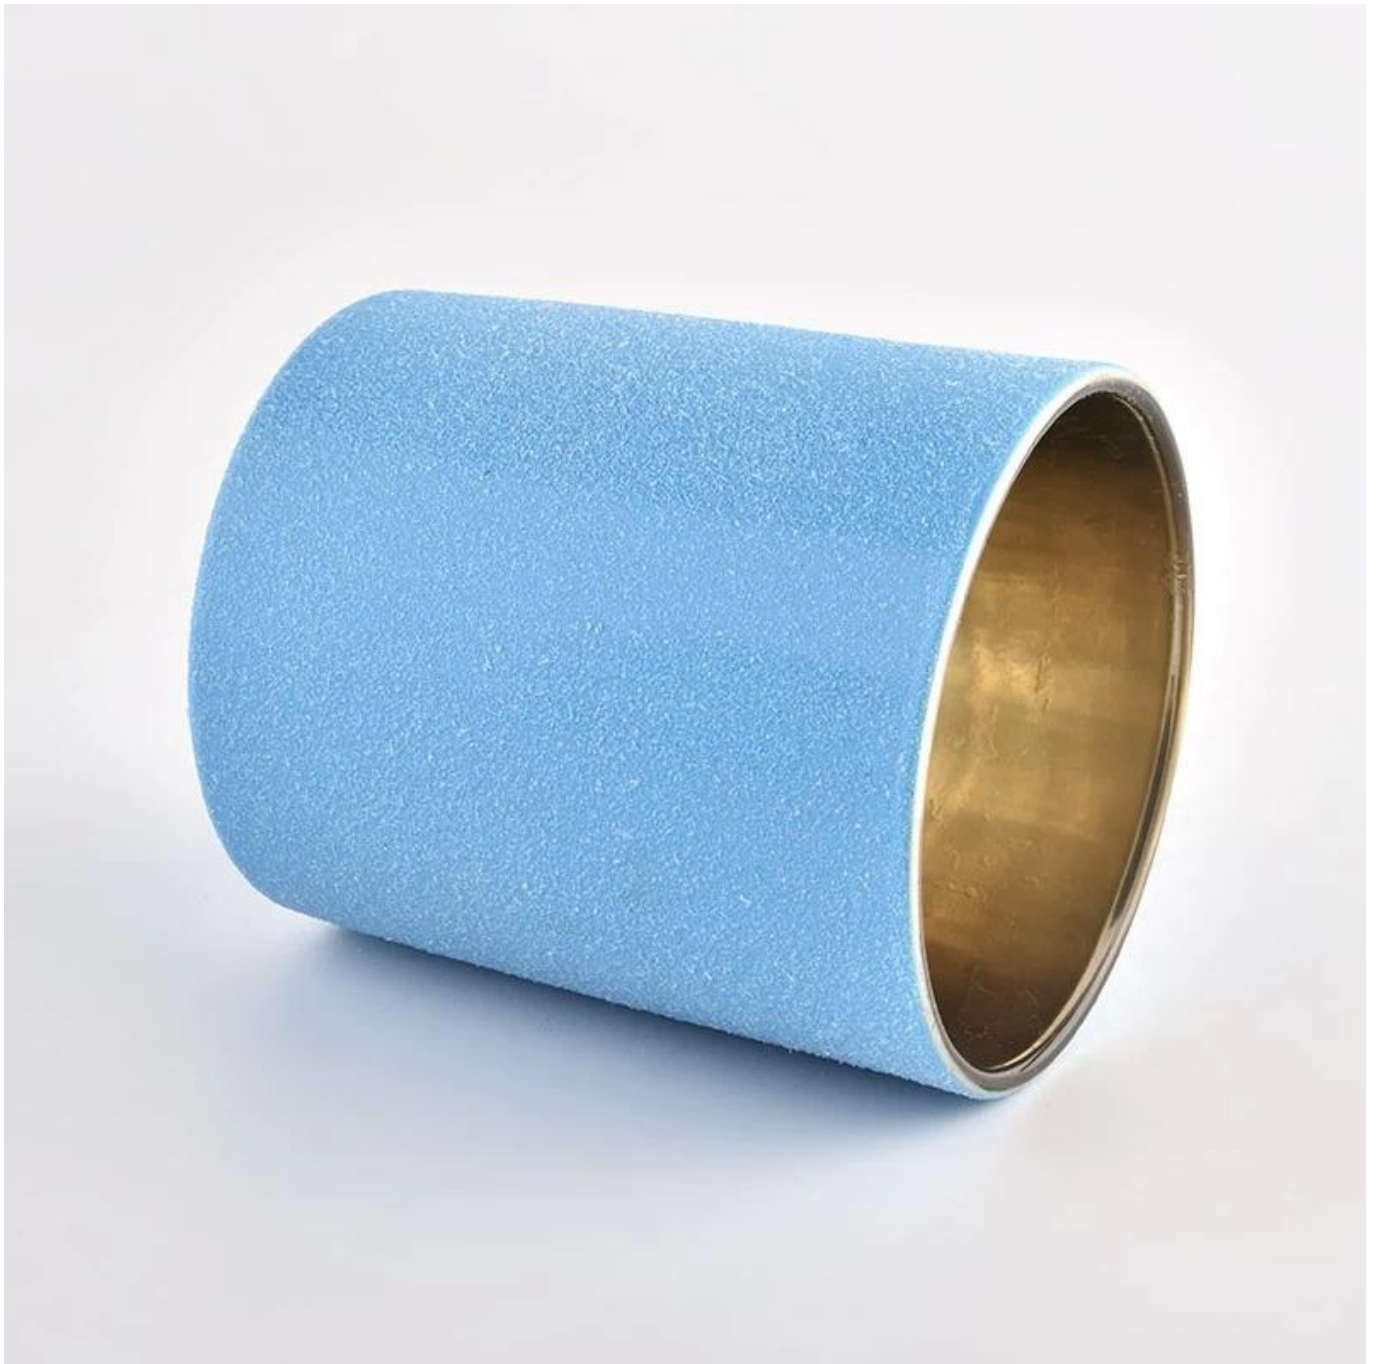

Home decor 10oz frosted blue glass candle jar for candle making

Why Choose Sunny Glassware

- Upmost dedication to [design](#), never compromise on [quality](#)
 - Sunny Glassware strictly [protect the customers' designs](#), all the newly designed items from us haven't been copied in three years.
 - [Product quality](#) is the major focus in Sunny Glassware. Sunny Glassware once demolished 80,000 pcs of glass vessel with barely visible blemish.
-

Candle Jars Description

Size: 3.15 x 3.54 " (80mm*90mm)

This new series is blue with various colors. The glass size is good for holding about 10 oz wax.

Candle accessories

Team and Office

Factory Show

FACTORY