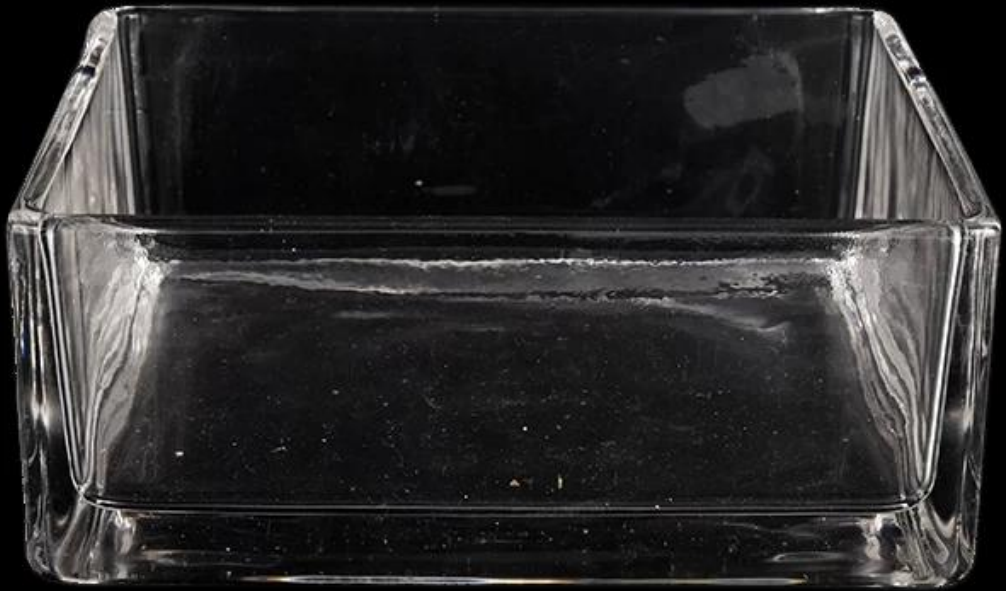

Measure	Item No.: SGLYP22031101 Top dia: 200mm Bottom dia: 194mm Height: 80mm Weight: 2072g Capacity: 2000ml
Packing	Normal packing, Individual gift box, PVC box, window box, color box, white box, etc
Delivery time	Within 35 days after the sample and order confirmed
Payment term	30% deposit by T/T in advance and the balance against the copy of B/L
Shipment	By sea, by air, by Express and your shipping agent is acceptable
Usage Occasion	Home decor, Wedding Decoration, Wedding Favors, Decoration enhancement,