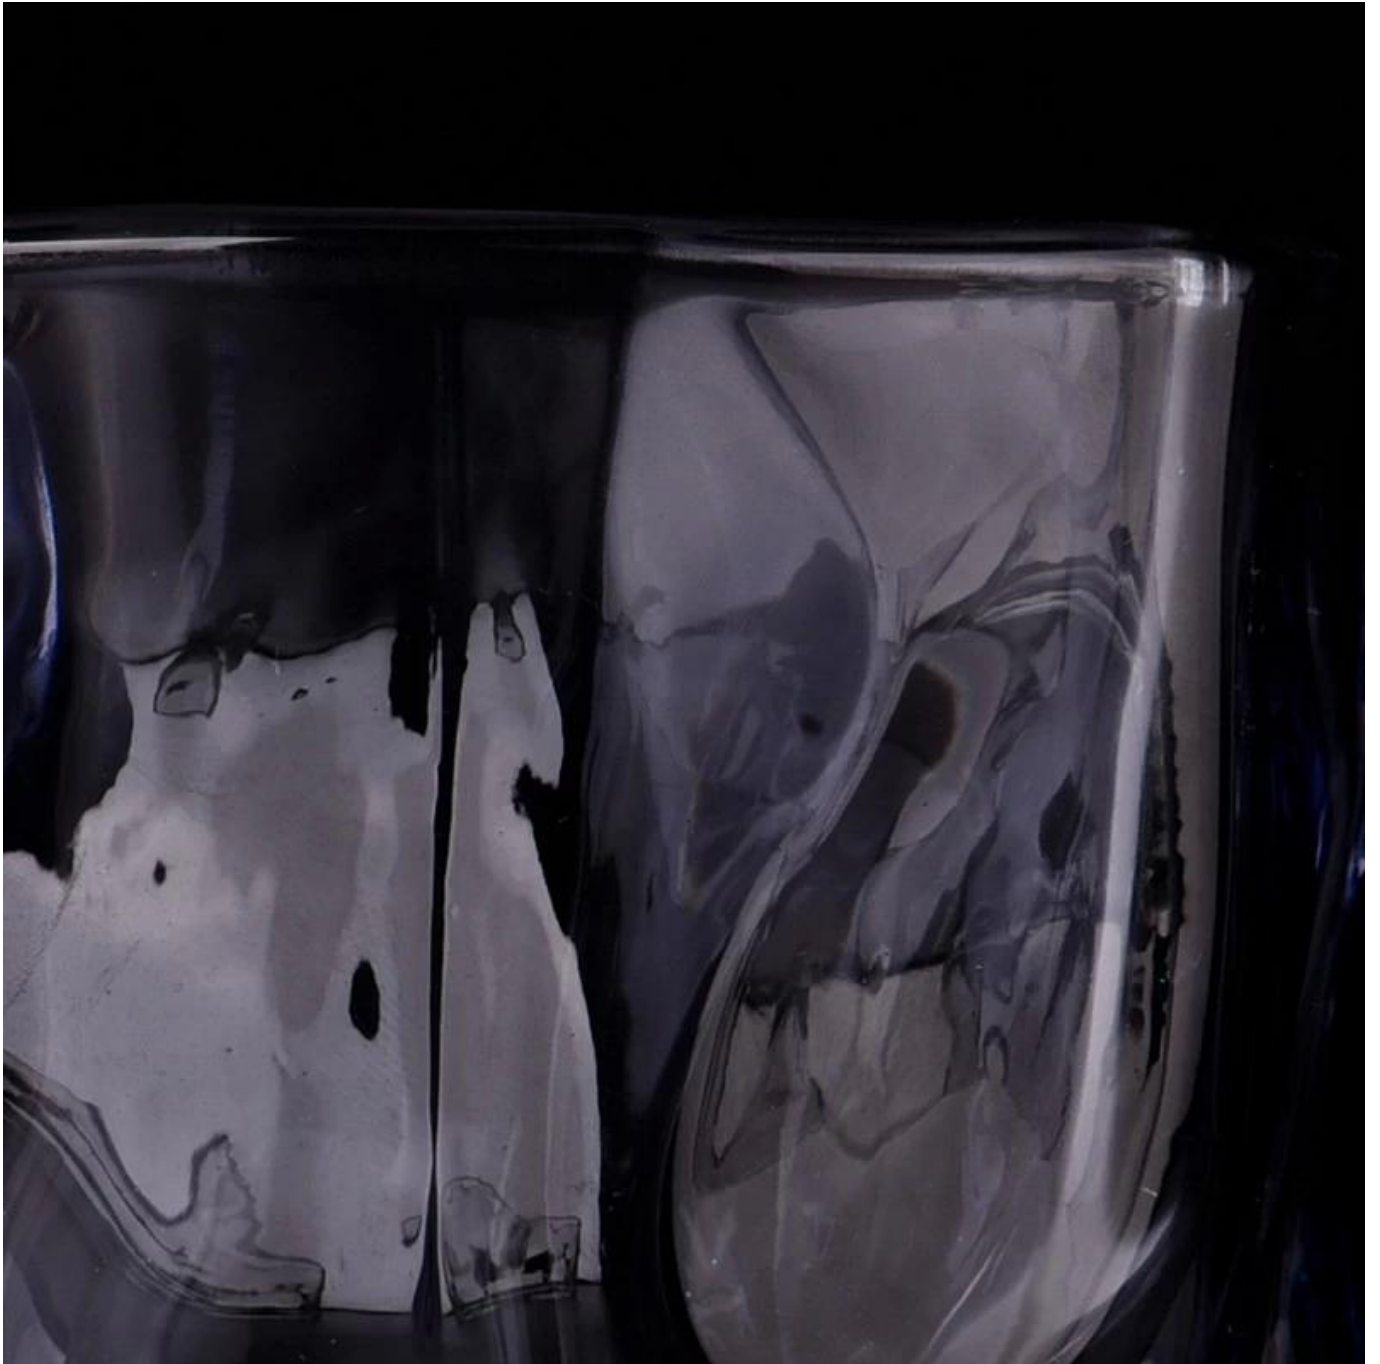

The **glass candle jar** can be used to hold candles, makeup brushes, grow succulents, arrange flowers, and even make your own candles. Use your imagination to make **glass candle jar** glow in every corner of your home.