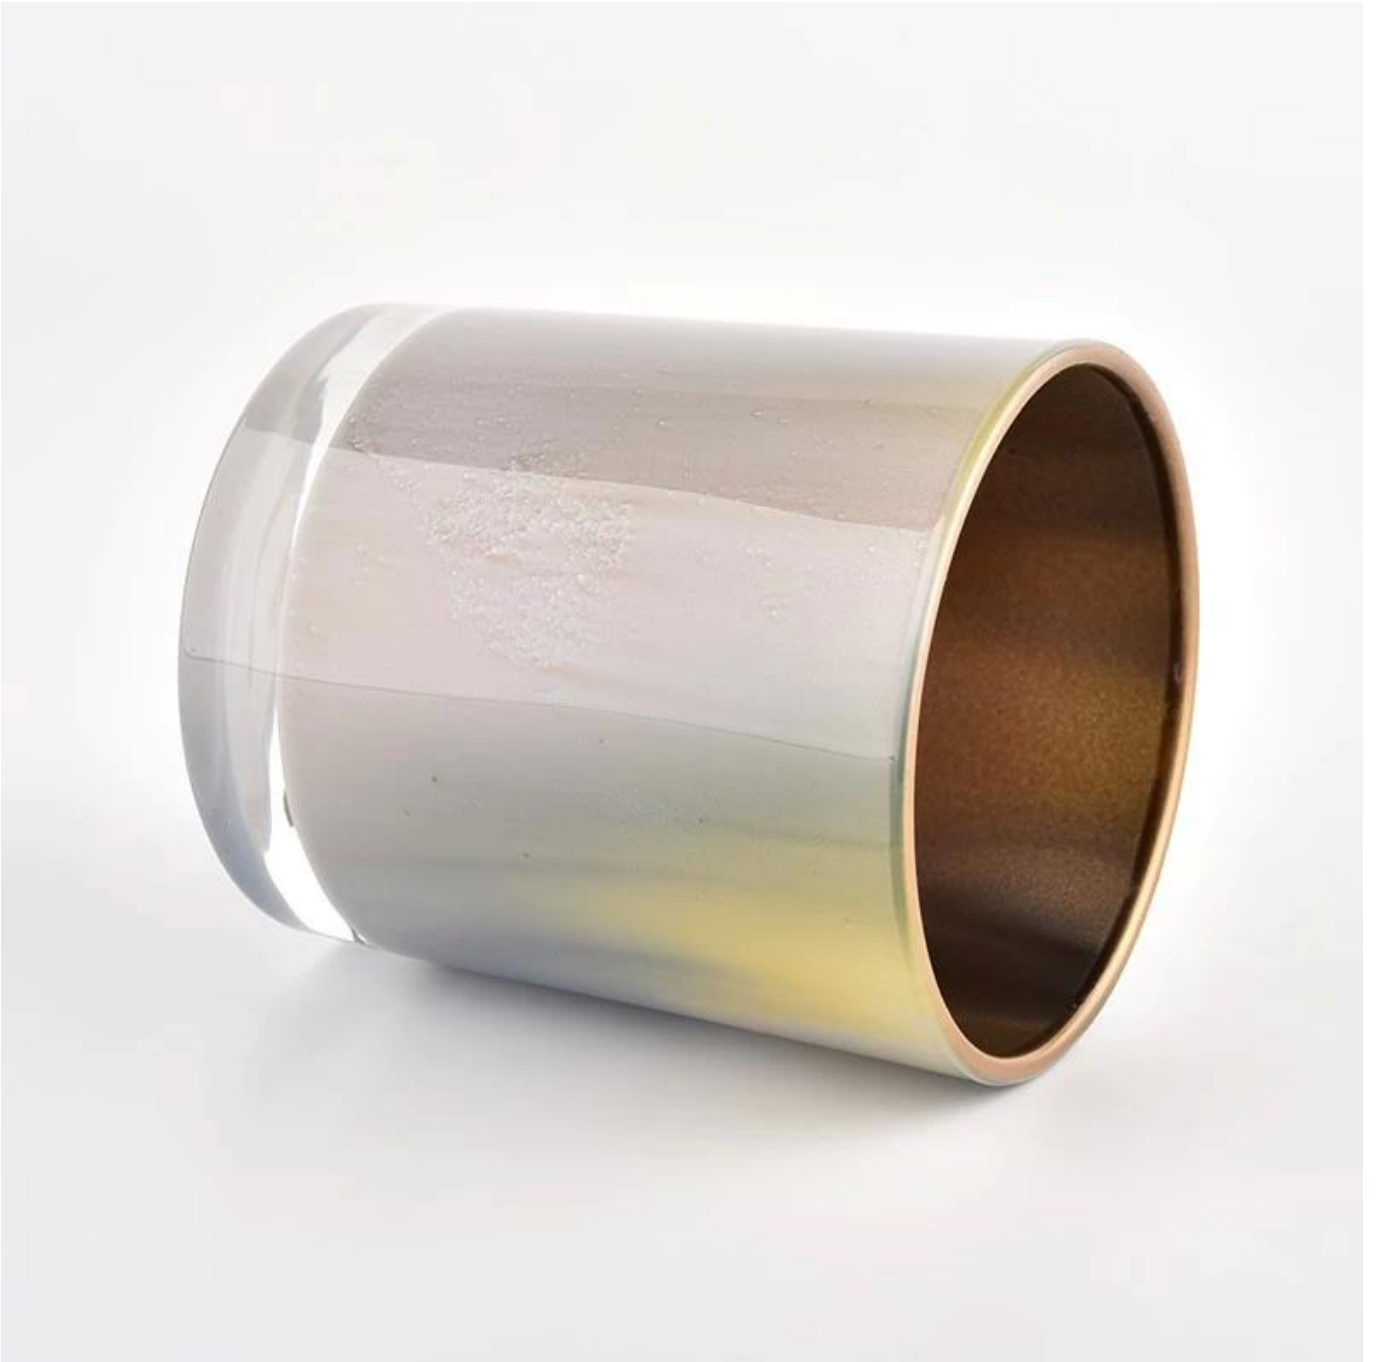

## product description

<b>product name</b>	Luxury interior spray gold <a href="#">glass candle jar</a> custom gift
<b>Sample time</b>	1. 5 days if there is glass shape and size 2. 15 days, if you need new shapes and sizes glass
<b>Measure</b>	Item No.:SGHL21121510 Top dia: 80mm Bottom dia: 74mm Height: 90mm Weight: 290g Capacity: 300ml
<b>Packing</b>	Normal packing, Individual gift box, PVC box, window box, color box, white box, etc
<b>Delivery time</b>	Within 35 days after the sample and order confirmed
<b>Payment term</b>	30% deposit by T/T in advance and the balance against the copy of B/L
<b>Shipment</b>	By sea, by air, by Express and your shipping agent is acceptable
<b>Usage Occasion</b>	Home decor, Wedding Decoration, Wedding Favors, Decoration enhancement,

Unusual shapes and simple style-perfect for presenting your style in any room. Quality, impressive style and these [glass candle jar](#) so very gift worthy.

This classic 10 ounce glass tumbler is a fantastic choice for high end scented poured candles. It is highly versatile for use around the home, restaurant or retail setting as a tumbler, water glass, or as vase for wedding centerpieces.