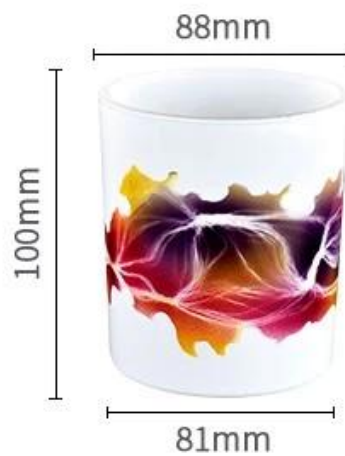

product description

product name	Luxury white glass candle jar colored handmade paint
Sample time	1. 5 days if there is glass shape and size 2. 15 days, if you need new shapes and sizes glass
Measure	large size Item No.:SGHY22040804 Top dia: 95mm Bottom dia: 87mm Height: 115mm Weight: 470g Capacity: 530ml MOQ: 3000 pieces medium-sized Item No.:SGHY22040804 Top dia: 88mm Bottom dia: 81mm Height: 100mm Weight: 335g Capacity: 400ml MOQ: 3000 pieces trumpet Item No.:SGHY22040804 Top dia: 75mm Bottom dia: 65mm Height: 90mm Weight: 190g Capacity: 250ml MOQ: 3000 pieces

Capacity	530ml
weight	470g

Capacity	400ml
weight	335g

Capacity	250ml
weight	190g

This glass candle holder has three different sizes, can be customized color and size, welcome to inquire. Unusual shapes and simple style-perfect for presenting your style in any room. Quality, impressive style and these [glass candle jars](#) so very gift worthy.