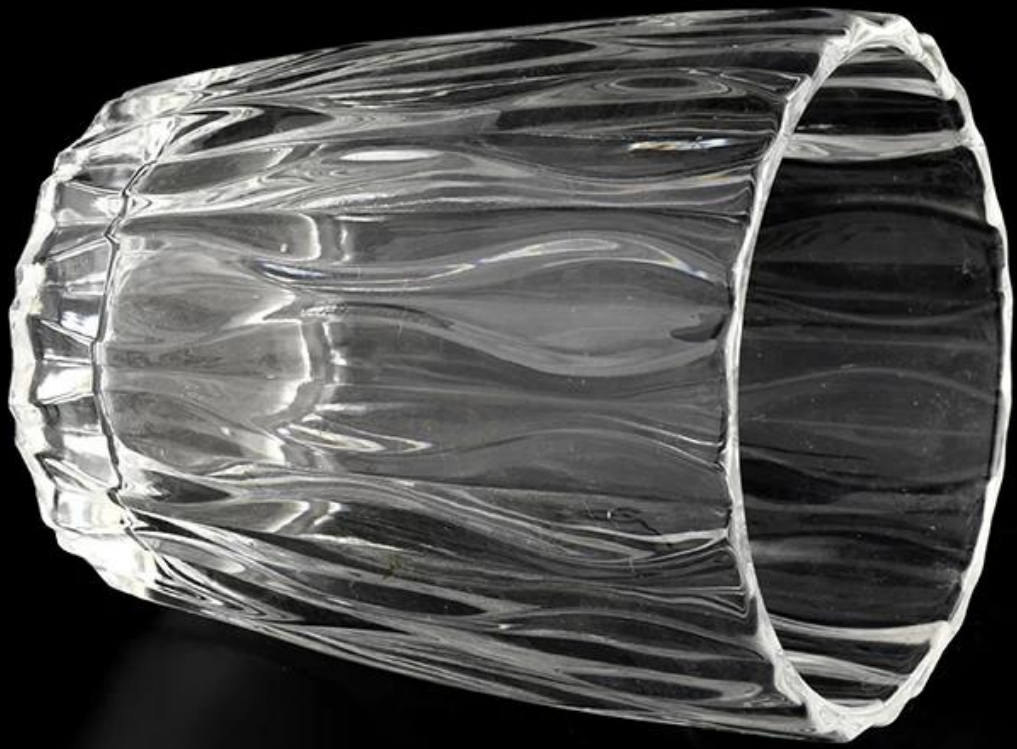

## product description

---

<b>product name</b>	8oz matte glass jar for candle making wholesale
<b>Sample time</b>	1. 5 days if there is glass shape and size 2. 15 days, if you need new shapes and sizes glass
<b>Measure</b>	Item No.:SGYH22022309 Top dia:82mm Bottom dia□63mm Height□99.6mm Weight□329g Capacity:310ml MOQ: 3000 pieces
<b>Packing</b>	Normal packing,Individual gift box, PVC box, window box, color box, white box, etc
<b>Delivery time</b>	Within 35 days after the sample and order confirmed
<b>Payment term</b>	30% deposit by T/T in advance and the balance against the copy of B/L
<b>Shipment</b>	By sea,by air,by Express and your shipping agent is acceptable
<b>Usage Occasion</b>	Home decor,Wedding Decoration,Wedding Favors,Decoration enhancement,