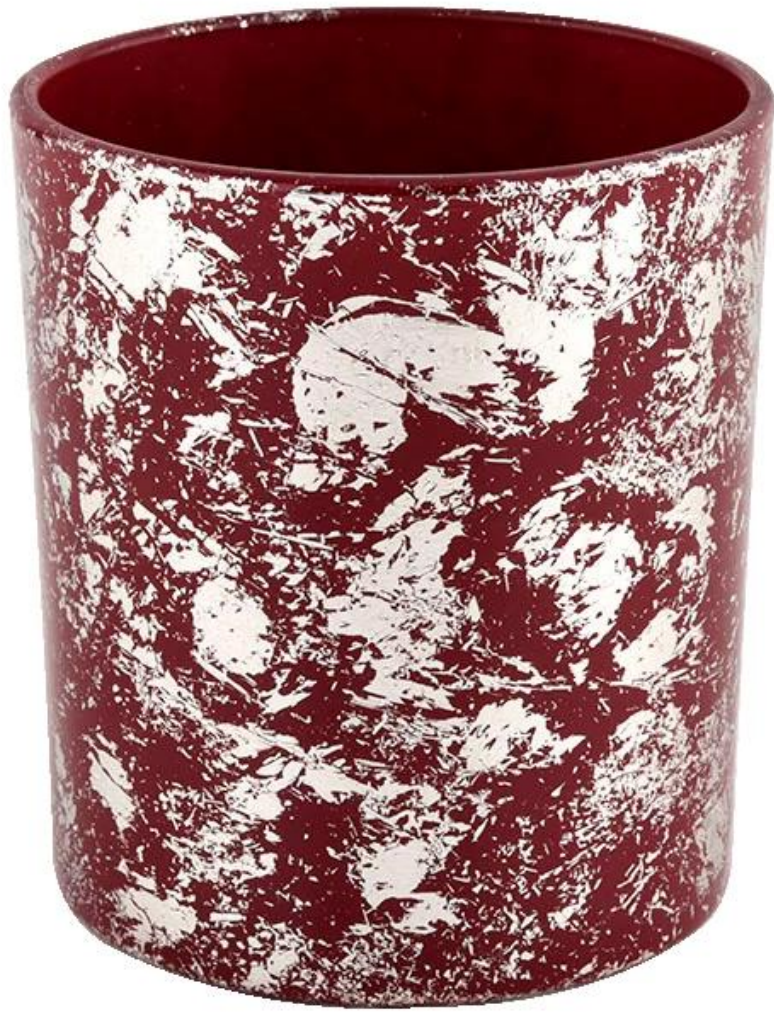

## product description

<b>product name</b>	White printing dust and red container candle luxury candle Jars glass
<b>Sample time</b>	1. 5 days if there is glass shape and size 2. 15 days, if you need new shapes and sizes glass

<b>Measure</b>	Item No.:SGHL21112614 Top dia:80mm Bottom dia:74mm Height:90mm Weight:303g Capacity:290ml
<b>Packing</b>	Normal packing,Individual gift box, PVC box, window box, color box, white box, etc
<b>Delivery time</b>	Within 35 days after the sample and order confirmed
<b>Payment term</b>	30% deposit by T/T in advance and the balance against the copy of B/L
<b>Shipment</b>	By sea,by air,by Express and your shipping agent is acceptable
<b>Usage Occasion</b>	Home decor,Wedding Decoration,Wedding Favors,Decoration enhancement,