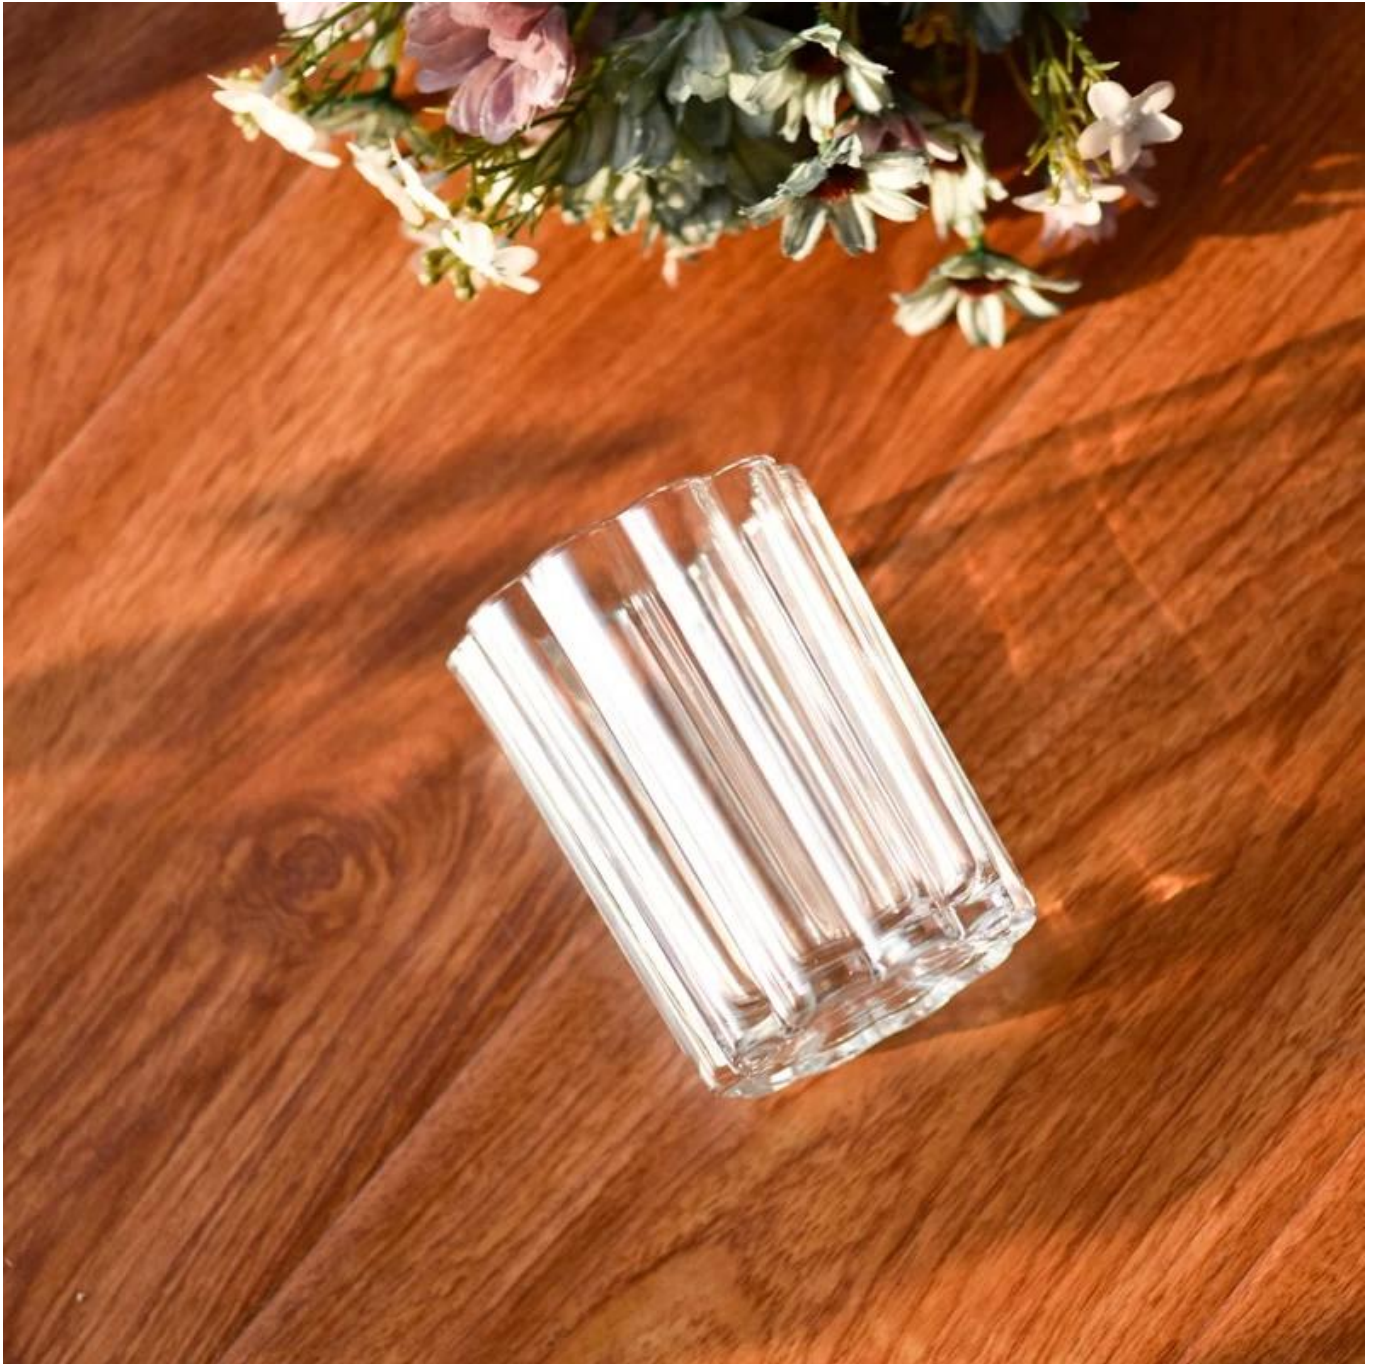

Wide range of application