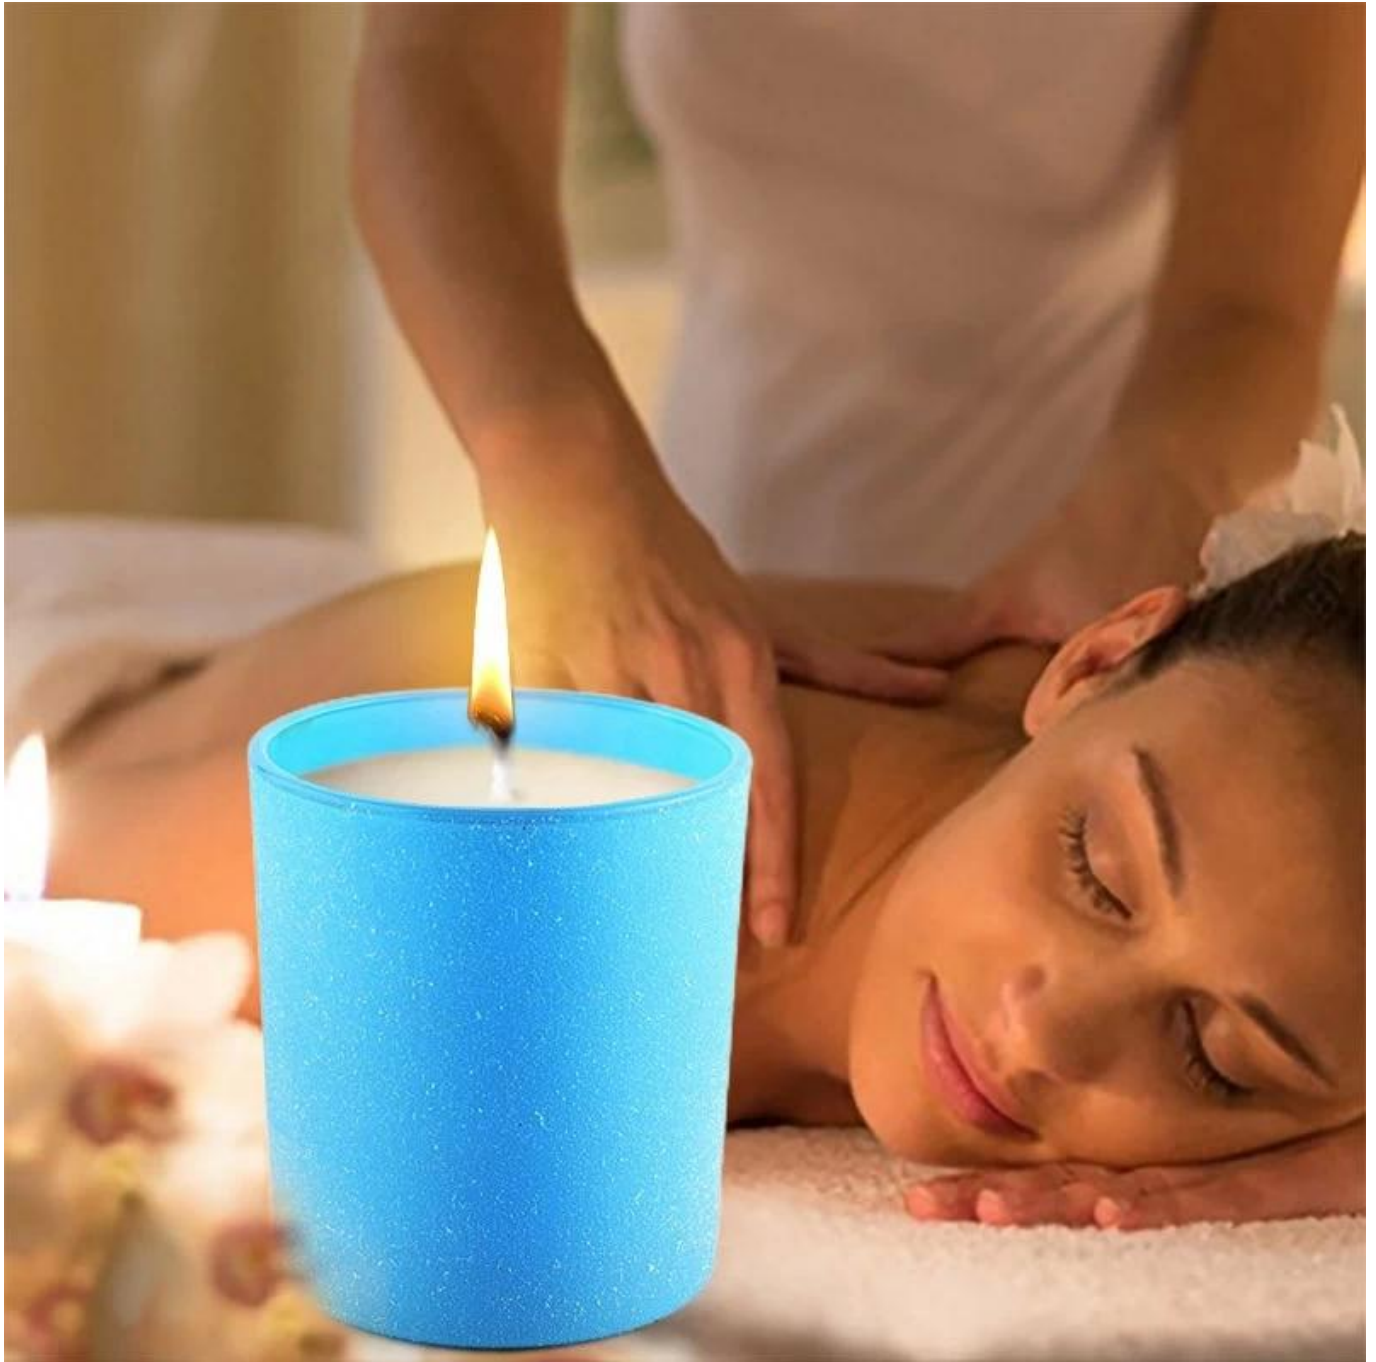

Sunny Glassware for Wedding Centerpieces & Home Decor

Votives add romance and warmth to any table setting. So, don't overlook the glass candle holders when decorating for your party. Consider your dessert table, gift table, dinner tables, appetizer table, and your bar area. Forget those plain glass votive holders... these votive candle holders are beautiful and wallet-friendly. The best part is you can take them home as a Party Favor!