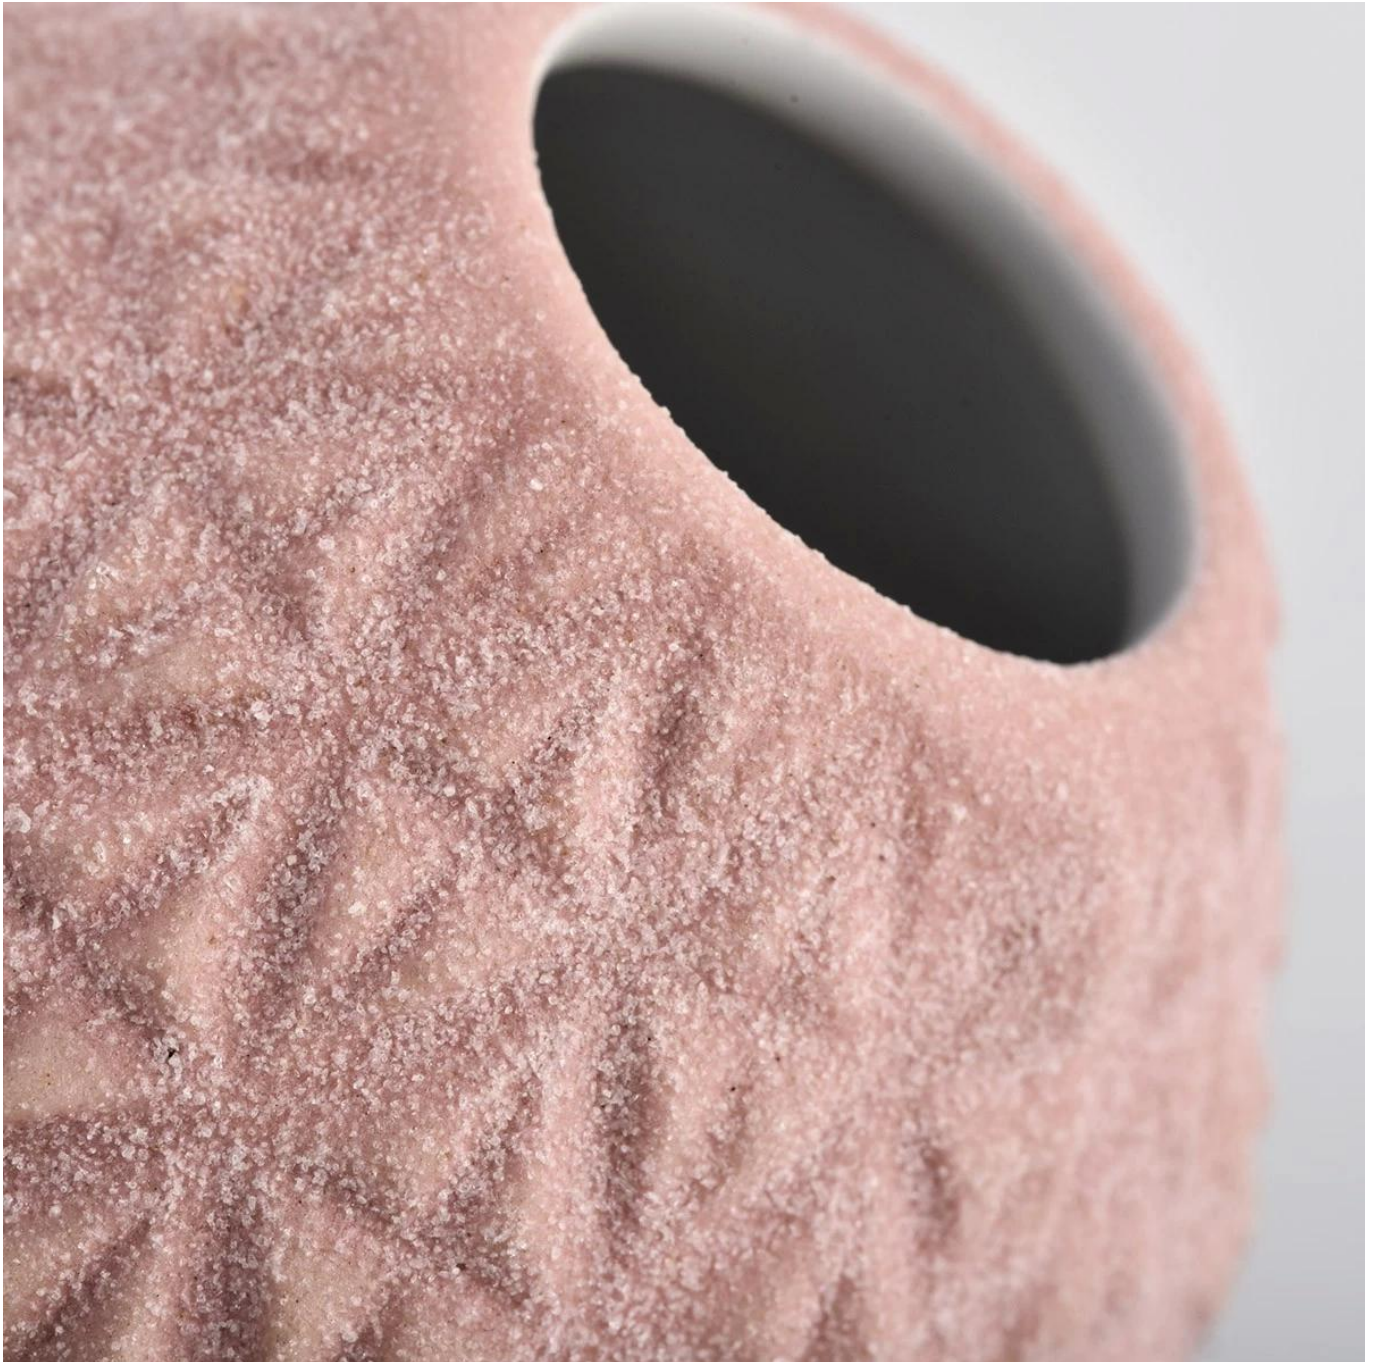

[Sunny Glassware](#) are committed to creating [ceramic diffuser bottles](#) The special designed ceramic bottle can make as a home decor.