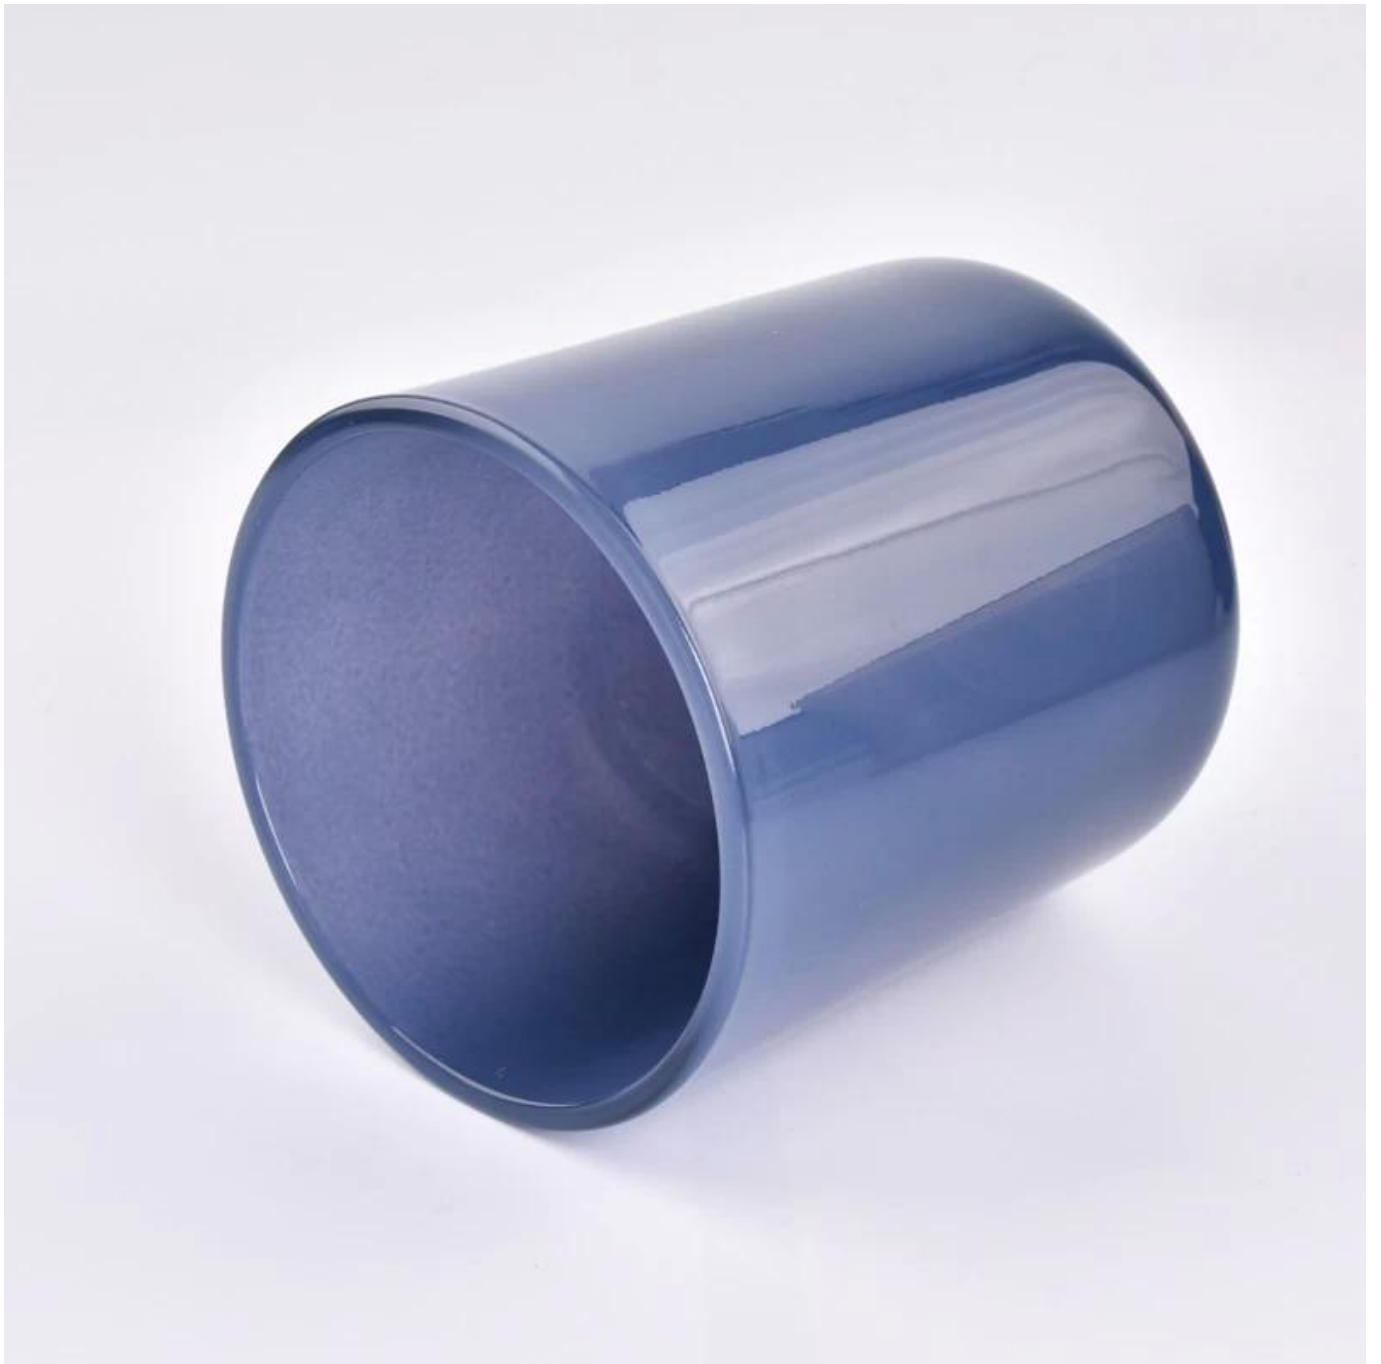

product description

product name	Hot Sale 15oz Glass Candle Vessels
Sample time	1. 5 days if there is glass shape and size 2. 15 days, if you need new shapes and sizes glass
Measure	Item No.:SGHY23101102 Top dia:95 mm Bottom dia: 90 mm Height: 109 mm Weight: 485 g Capacity:508 ml MOQ: 3000 pieces
Packing	Normal packing,Individual gift box, PVC box, window box, color box, white box, etc
Delivery time	Within 35 days after the sample and order confirmed
Payment term	30% deposit by T/T in advance and the balance against the copy of B/L
Shipment	By sea,by air,by Express and your shipping agent is acceptable
Usage Occasion	Home decor,Wedding Decoration,Wedding Favors,Decoration enhancement,

een pure and fresh
ry style to live in

CEN

COVERING
COMMUTE

De

This classic clear **glass candle jar** is a great choice for high-end aromatherapy candles. It is very versatile for use around a home, restaurant or retail setting as a glass, water cup, or as a home ornament.

Transparent **candle holder** made of thick lead-free glass, to achieve smooth appearance, good wear resistance, corrosion resistance, long life. They are also perfect candle jars for making candles.

These versatile **glass candle jar** can be used in many different ways, such as weddings, home decorations, outdoor party decorations, restaurants, romantic