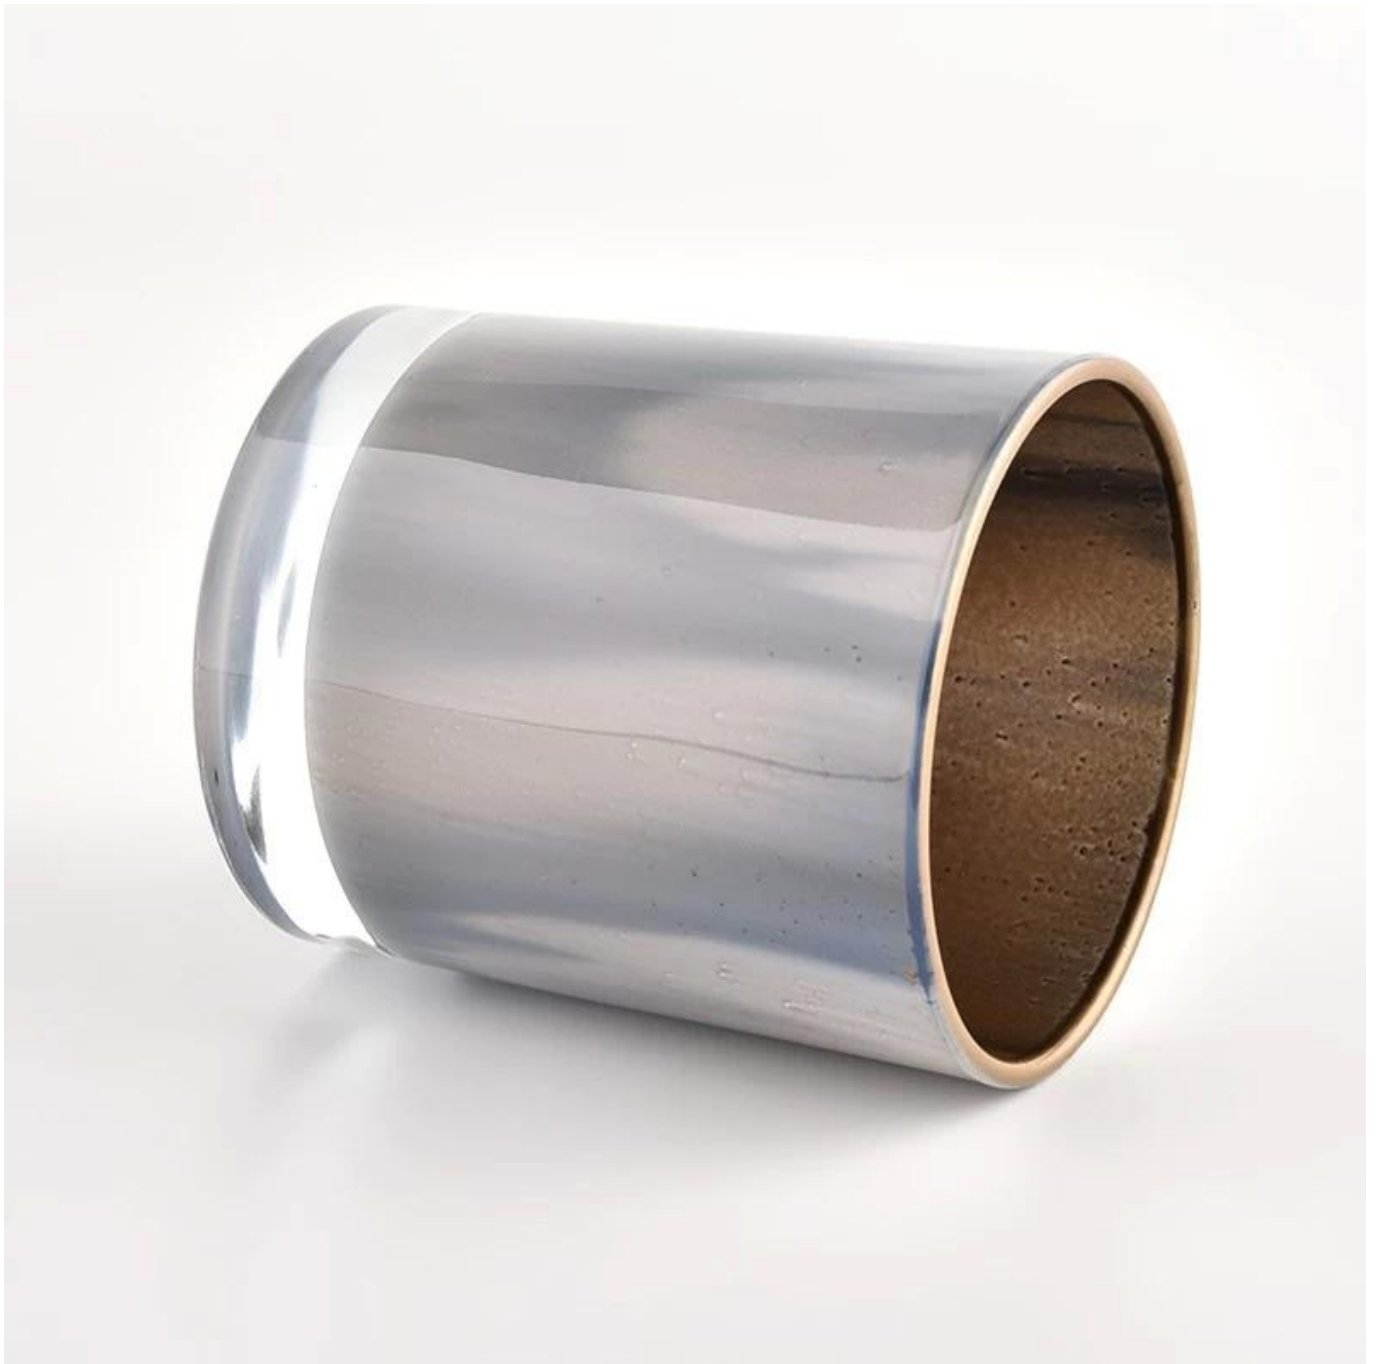

## product description

<b>product name</b>	Wholesale <a href="#">glass candle Jars</a> gold inner for home decoration
<b>Sample time</b>	1. 5 days if there is glass shape and size 2. 15 days, if you need new shapes and sizes glass
<b>Measure</b>	Item No.:SGHL21121514 Top dia: 80mm Bottom dia: 74mm Height: 90mm Weight: 290g Capacity: 300ml
<b>Packing</b>	Normal packing, Individual gift box, PVC box, window box, color box, white box, etc
<b>Delivery time</b>	Within 35 days after the sample and order confirmed
<b>Payment term</b>	30% deposit by T/T in advance and the balance against the copy of B/L
<b>Shipment</b>	By sea, by air, by Express and your shipping agent is acceptable
<b>Usage Occasion</b>	Home decor, Wedding Decoration, Wedding Favors, Decoration enhancement,

Unusual shapes and simple style-perfect for presenting your style in any room. Quality, impressive style and these [glass candle jar](#) so very gift worthy.

This classic 10 ounce glass tumbler is a fantastic choice for high end scented poured candles. It is highly versatile for use around the home, restaurant or retail setting as a tumbler, water glass, or as vase for wedding centerpieces.