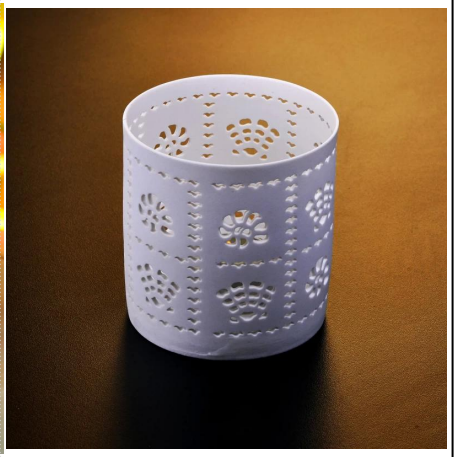

Office & Sample Room