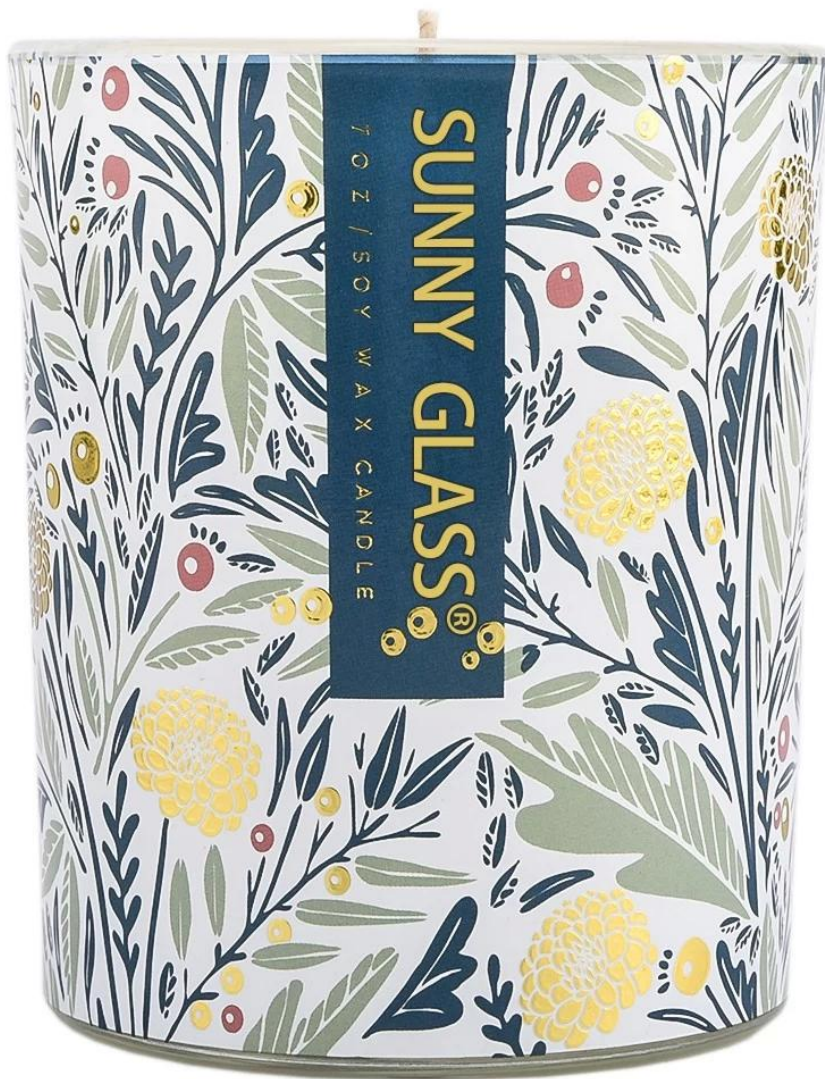

colorful glass candle vessels spring series unique candle jars

Why Choose Sunny Glassware

- Upmost dedication to [design](#), never compromise on [quality](#)
 - Sunny Glassware strictly [protect the customers' designs](#), all the newly designed items from us haven't been copied in three years.
 - [Product quality](#) is the major focus in Sunny Glassware. Sunny Glassware once demolished 80,000 pcs of glass vessel with barely visible blemish.
-

Candle Jars Description

Size: 81mm*98mm

This new series comes with custom decal print which is good to use for spring collection. The glass size is good for holding about 8 oz wax.

SUNNY GLASS®

7oz / SOY WAX CANDLE

SUNNY GLASS®

7 OZ / SOY WAX CANDLE

SUNNY GLASS®

7 OZ / SOY WAX CANDLE

Candle accessories

Team and Office

Factory Show

FACTORY