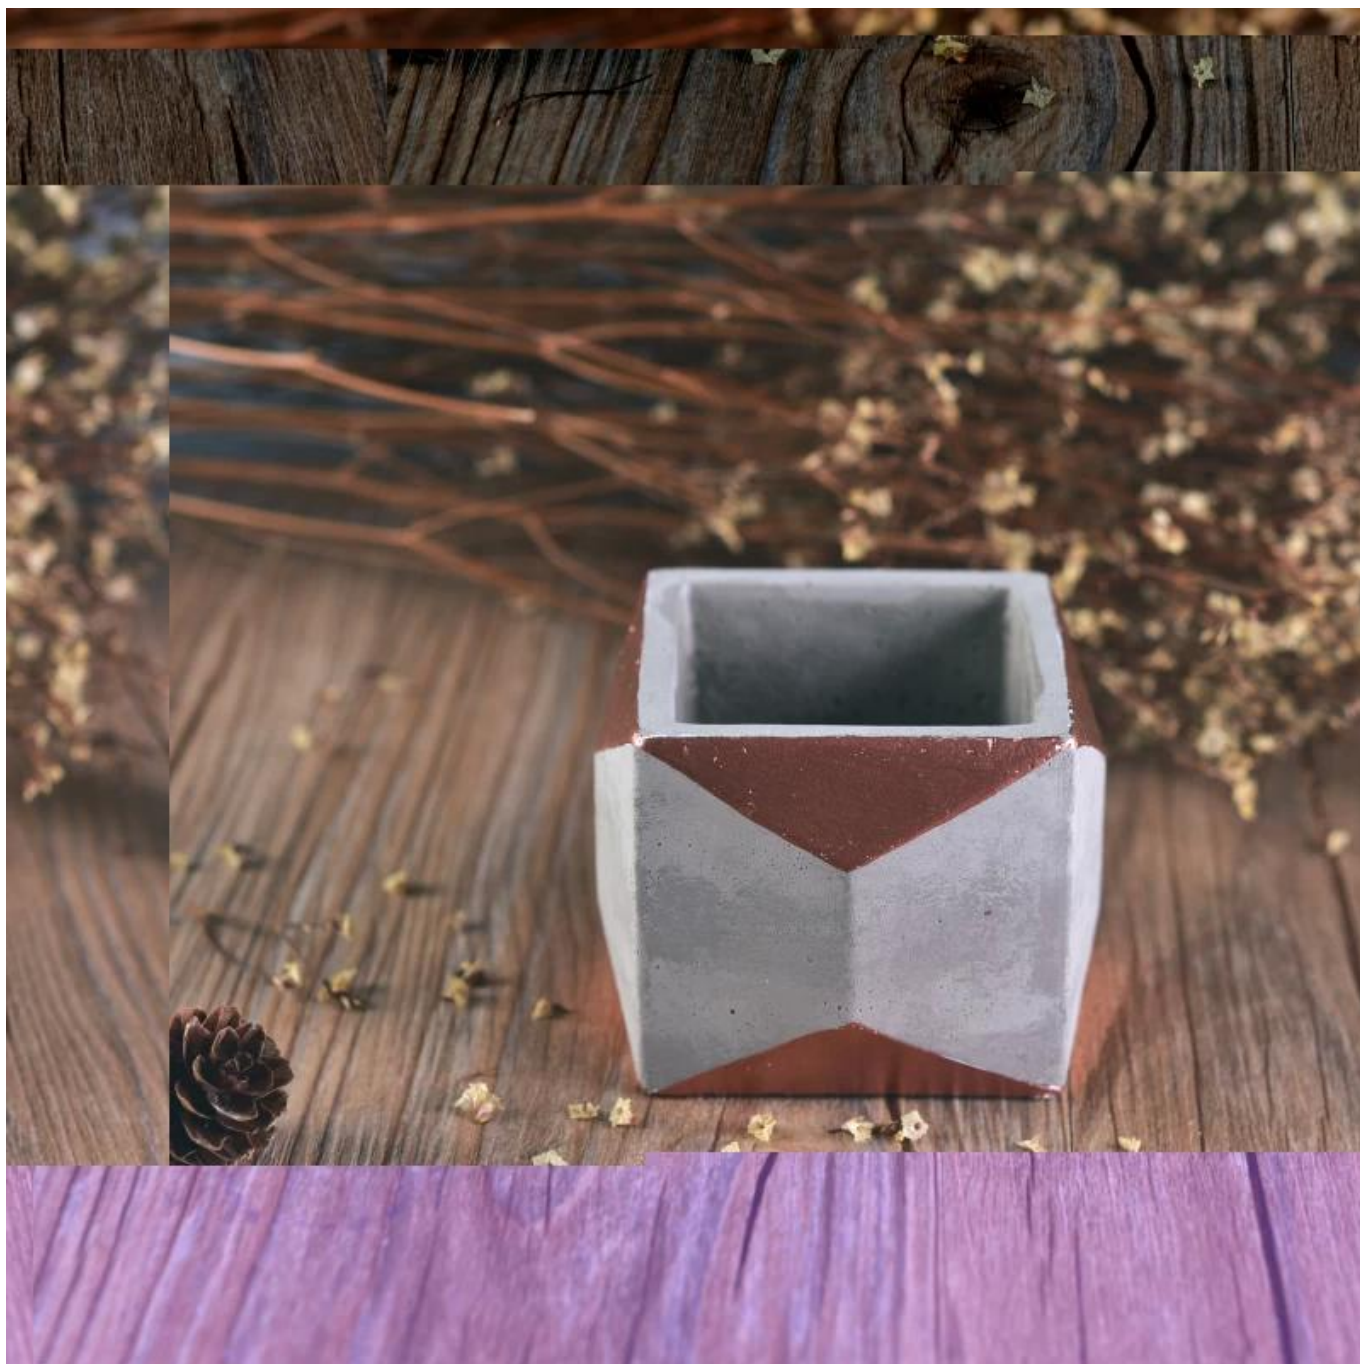

4. The ceramic candle vessel is wonderful gift as housewarmings and other events.

More Product Pictures