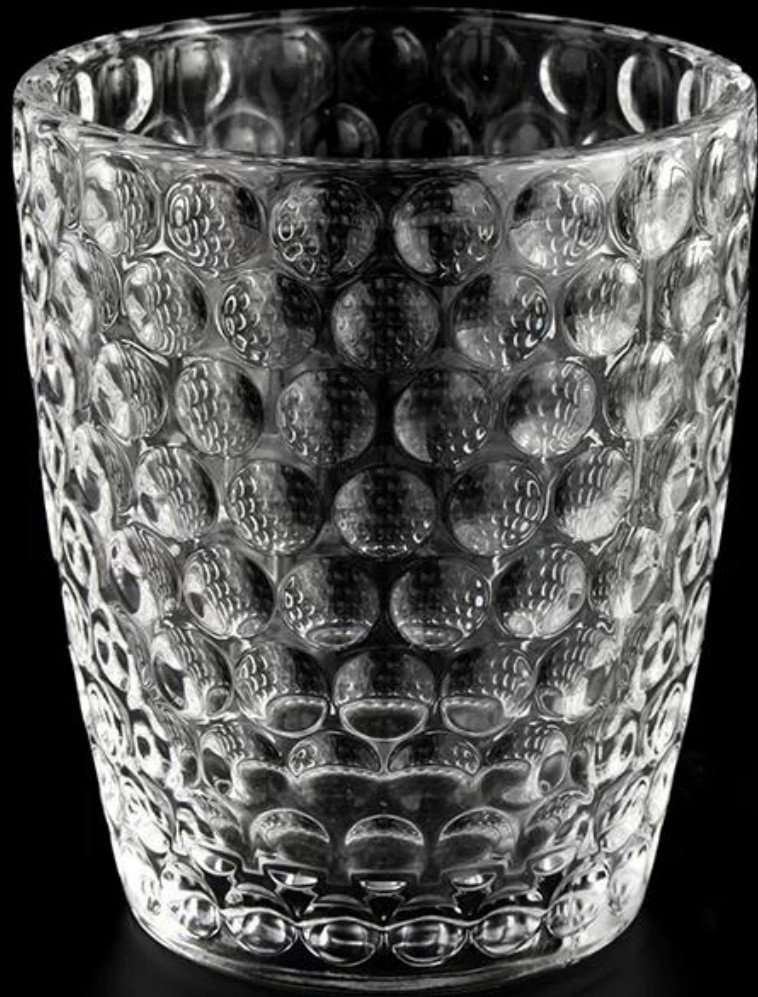

## Candle Jars Description

<b>product name</b>	empty votive glass candle vessels with hobail
<b>Sample time</b>	1. 5 days if there is glass shape and size 2. 15 days, if you need new shapes and sizes glass

<b>Measure</b>	Item No.: SGYH22022308 Top dia:82mm Bottom dia□61mm Height□99.3mm Weight□327g Capacity:310ml MOQ: 50,000 pieces
<b>Packing</b>	Normal packing,Individual gift box, PVC box, window box, color box, white box, etc
<b>Delivery time</b>	Within 35 days after the sample and order confirmed
<b>Payment term</b>	30% deposit by T/T in advance and the balance against the copy of B/L
<b>Shipment</b>	By sea,by air,by Express and your shipping agent is acceptable
<b>Usage Occasion</b>	Home decor,Wedding Decoration,Wedding Favors,Decoration enhancement,